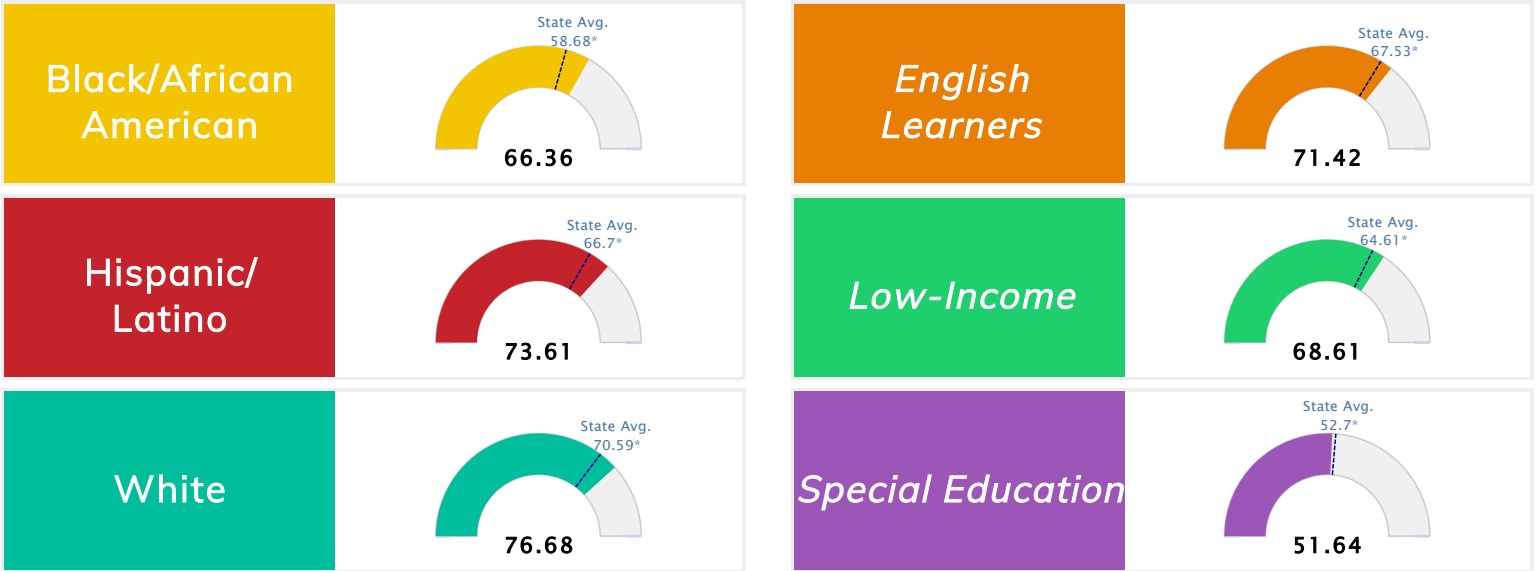

ELA % Tested	Math % Tested		ELA % Tested	Math % Tested
All Students	100.00%	100.00%			
Black / African American	100.00%	100.00%	English Learners	100.00%	100.00%
Hispanic / Latino	100.00%	100.00%	Economically Disadvantaged	100.00%	100.00%
White	100.00%	100.00%	Students with Disabilities	100.00%	100.00%

Prepared by the Arkansas Department of Education: Division of Elementary and Secondary Education