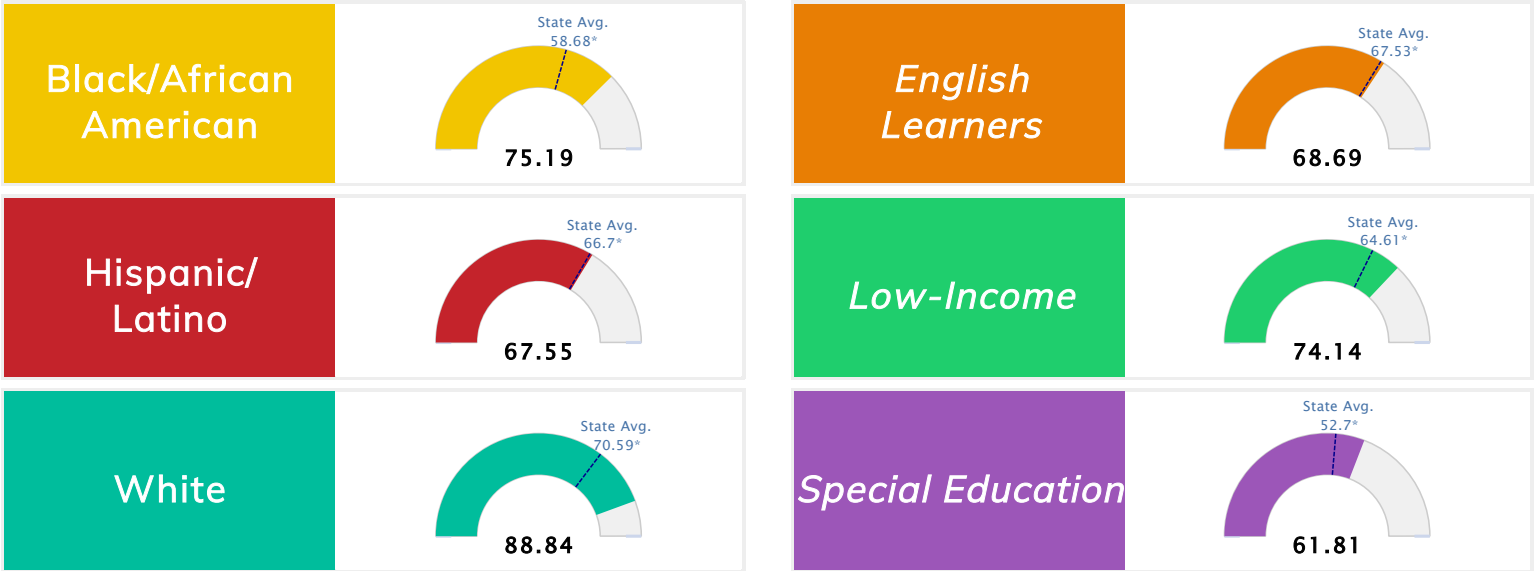

ELA % Tested	Math % Tested		ELA % Tested	Math % Tested
All Students	99.55%	100.00%			
Black / African American	98.44%	100.00%	English Learners	100.00%	100.00%
Hispanic / Latino	100.00%	100.00%	Economically Disadvantaged	100.00%	100.00%
White	100.00%	100.00%	Students with Disabilities	100.00%	100.00%

Prepared by the Arkansas Department of Education: Division of Elementary and Secondary Education