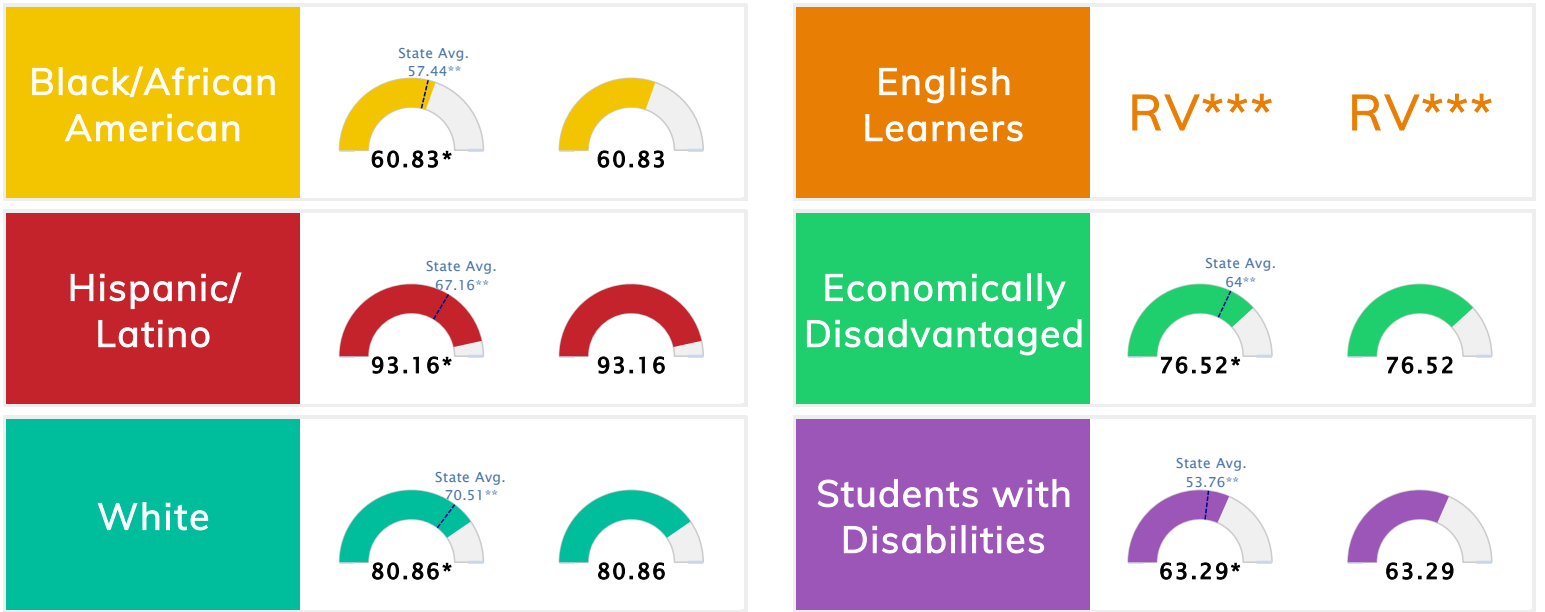

ELA % Tested	Math % Tested	ELA % Tested	Math % Tested

All Students	100.00%	100.00%		
Black / African American	100.00%	100.00%	English Learners	RV***
Hispanic / Latino	100.00%	100.00%	Economically Disadvantaged	100.00%
White	100.00%	100.00%	Students with Disabilities	100.00%

***RV = Restricted Value for sub-pops size < 10

Prepared by the Arkansas Department of Education: Division of Elementary and Secondary Education