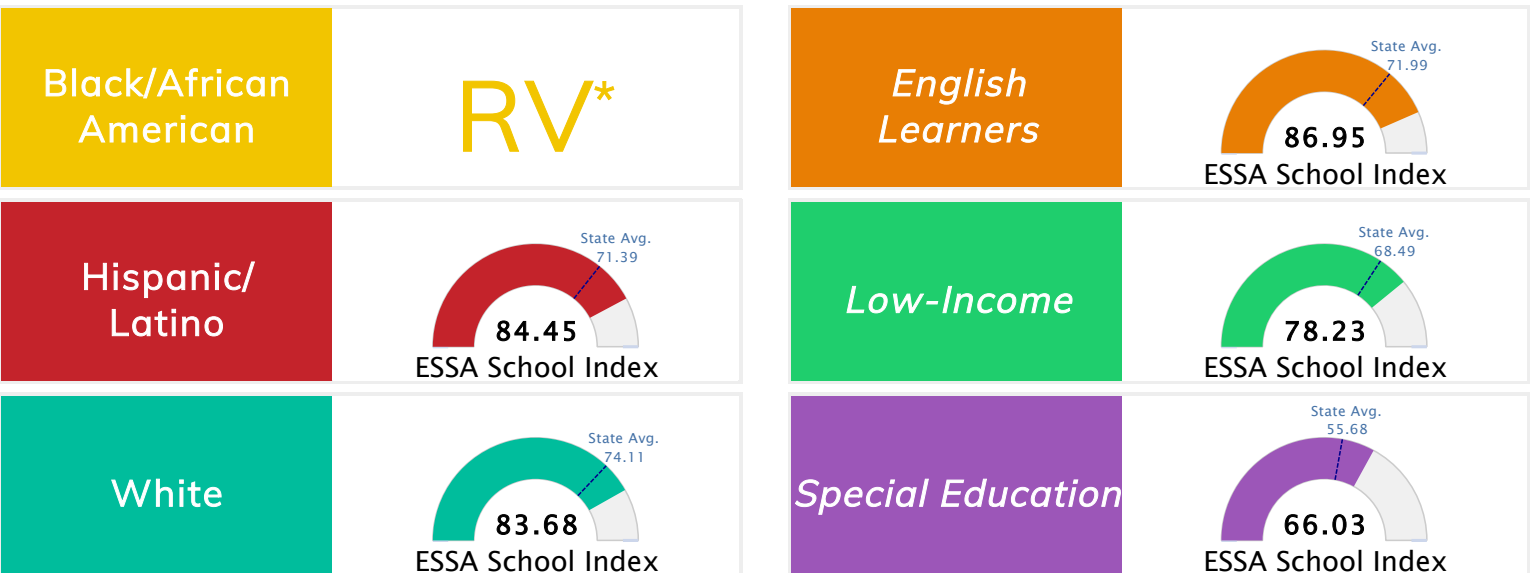

Note: Full color represents score

*RV = Restricted Value for sub-pops size < 10

Prepared by the Arkansas Department of Education