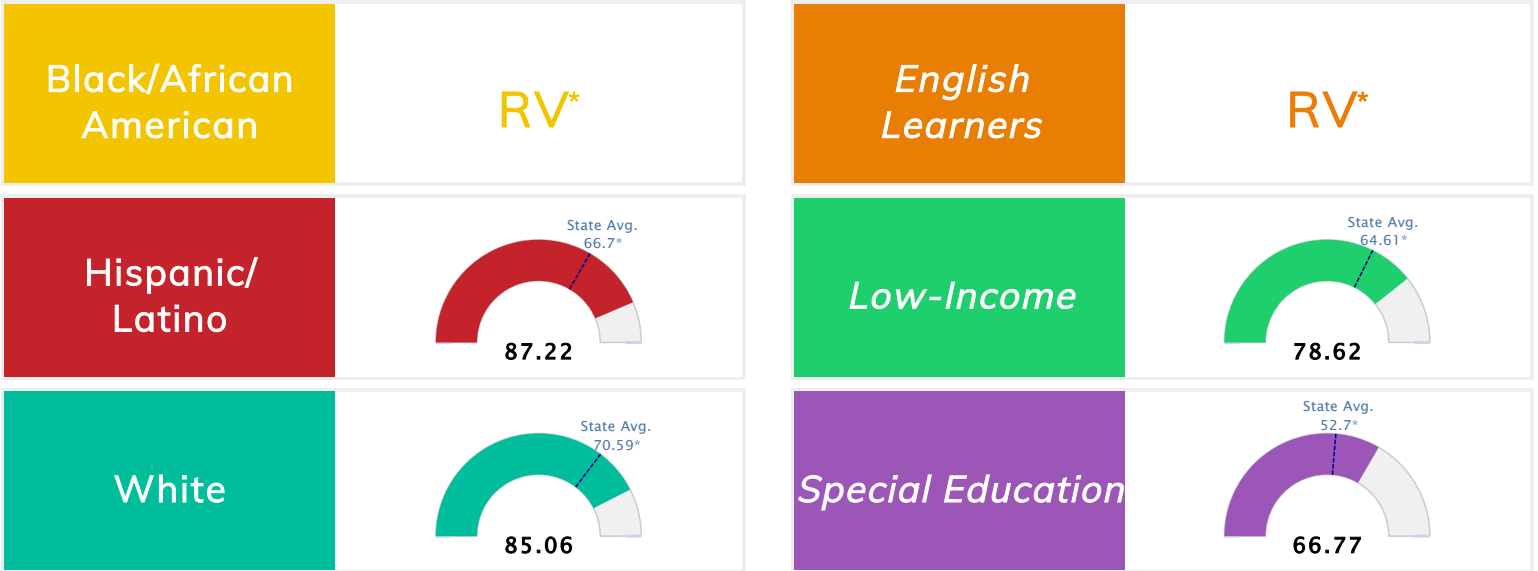

ELA % Tested	Math % Tested		ELA % Tested	Math % Tested

All Students	99.48%	100.00%			
Black / African American	RV***	RV***	English Learners	RV***	RV***
Hispanic / Latino	100.00%	100.00%	Economically Disadvantaged	98.72%	100.00%
White	99.44%	100.00%	Students with Disabilities	97.37%	100.00%

***RV = Restricted Value for sub-pops size < 10

Prepared by the Arkansas Department of Education: Division of Elementary and Secondary Education