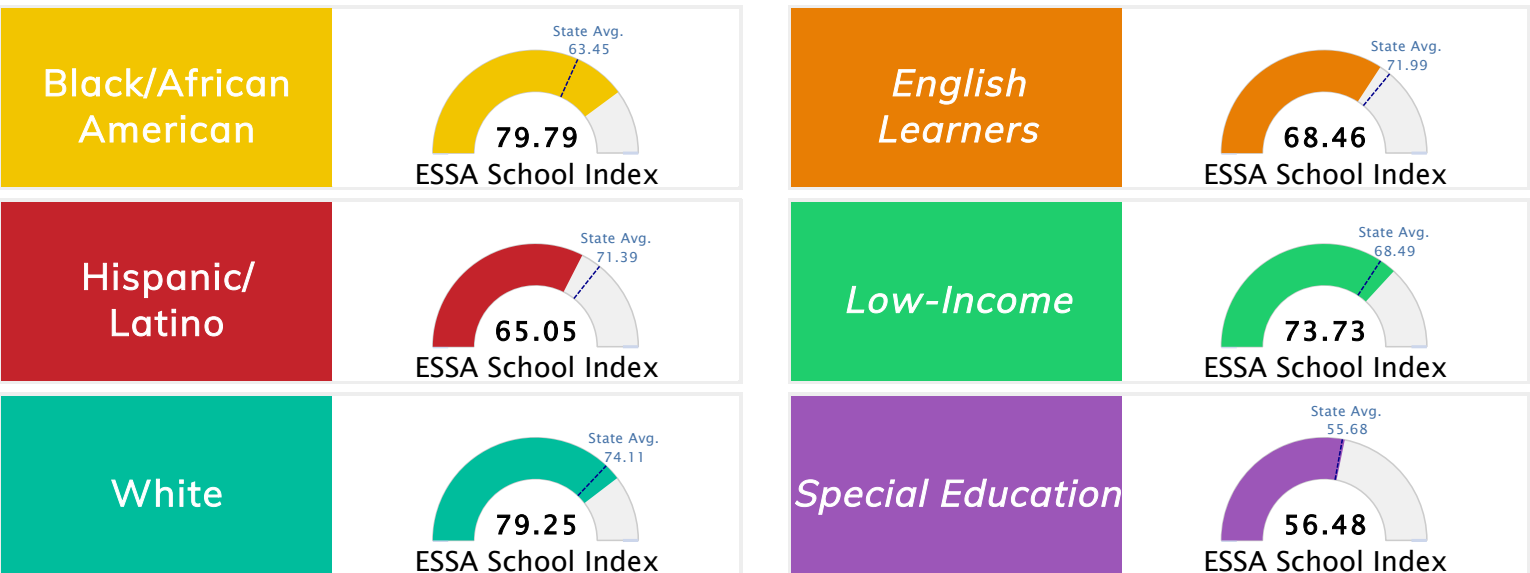

Note: Full color represents score

Prepared by the Arkansas Department of Education