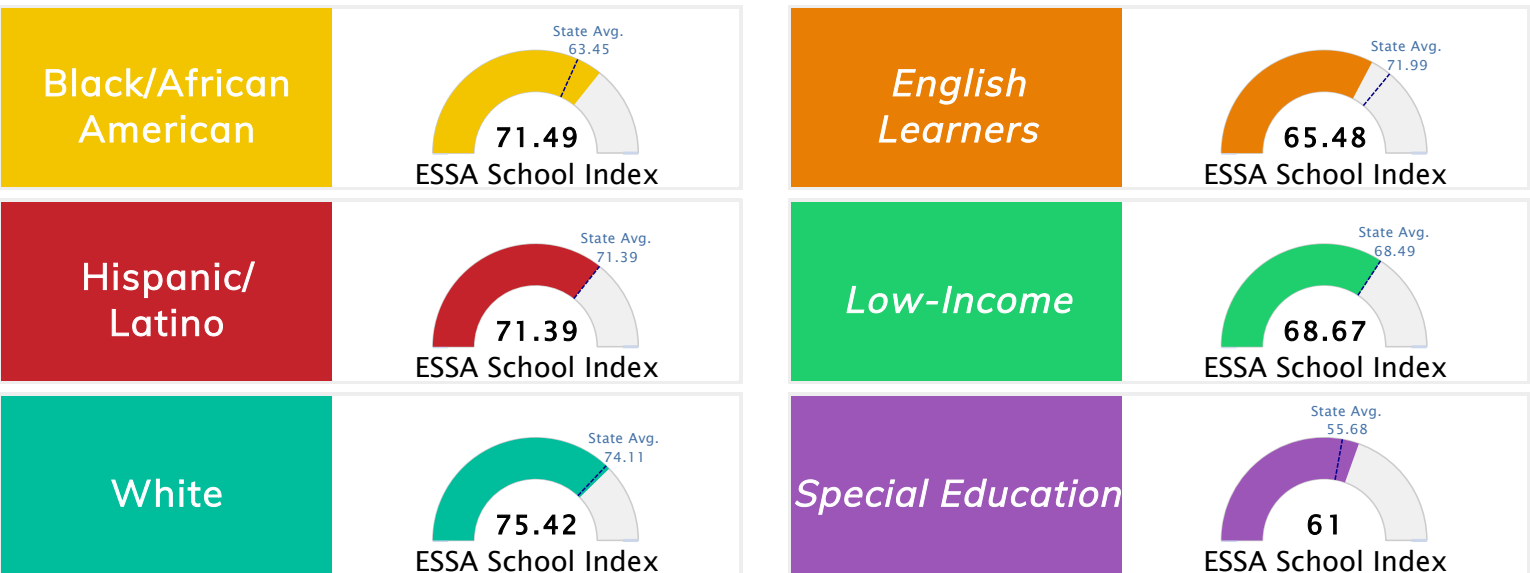

Note: Full color represents score

Prepared by the Arkansas Department of Education