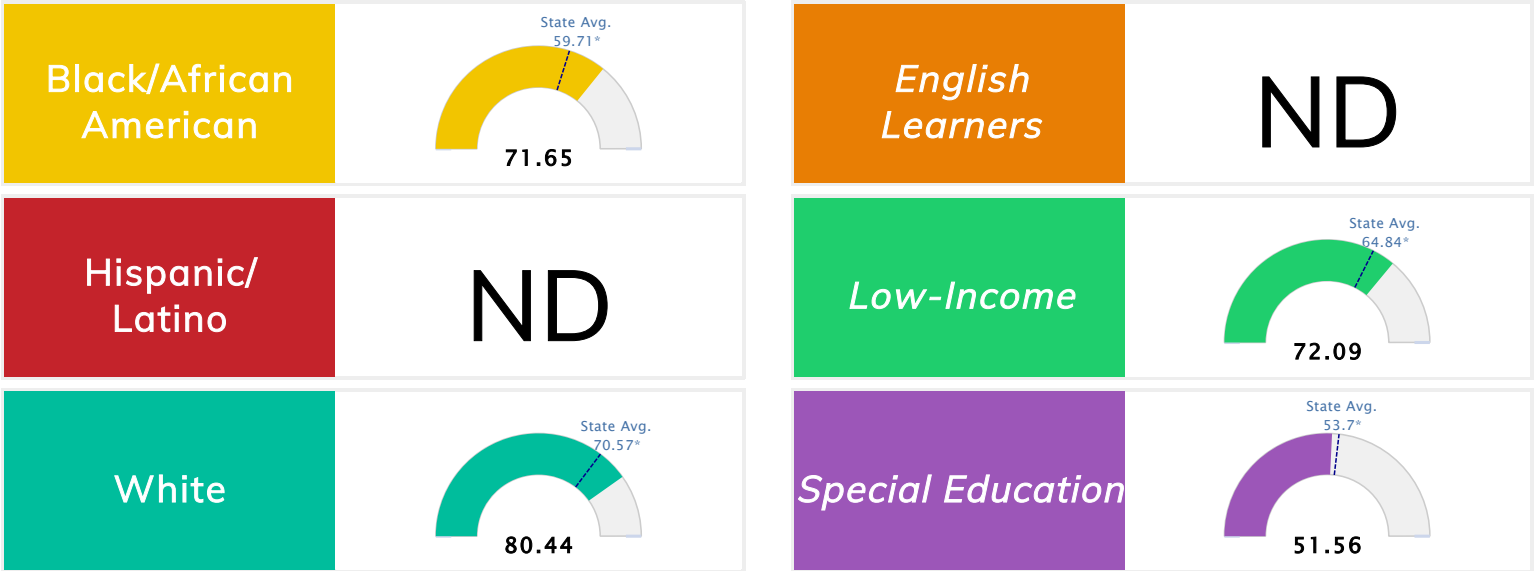

ELA % Tested	Math % Tested		ELA % Tested	Math % Tested

All Students	100.00%	100.00%			
Black / African American	100.00%	100.00%	English Learners		
Hispanic / Latino			Economically Disadvantaged	100.00%	100.00%
White	100.00%	100.00%	Students with Disabilities	100.00%	100.00%

Prepared by the Arkansas Department of Education: Division of Elementary and Secondary Education