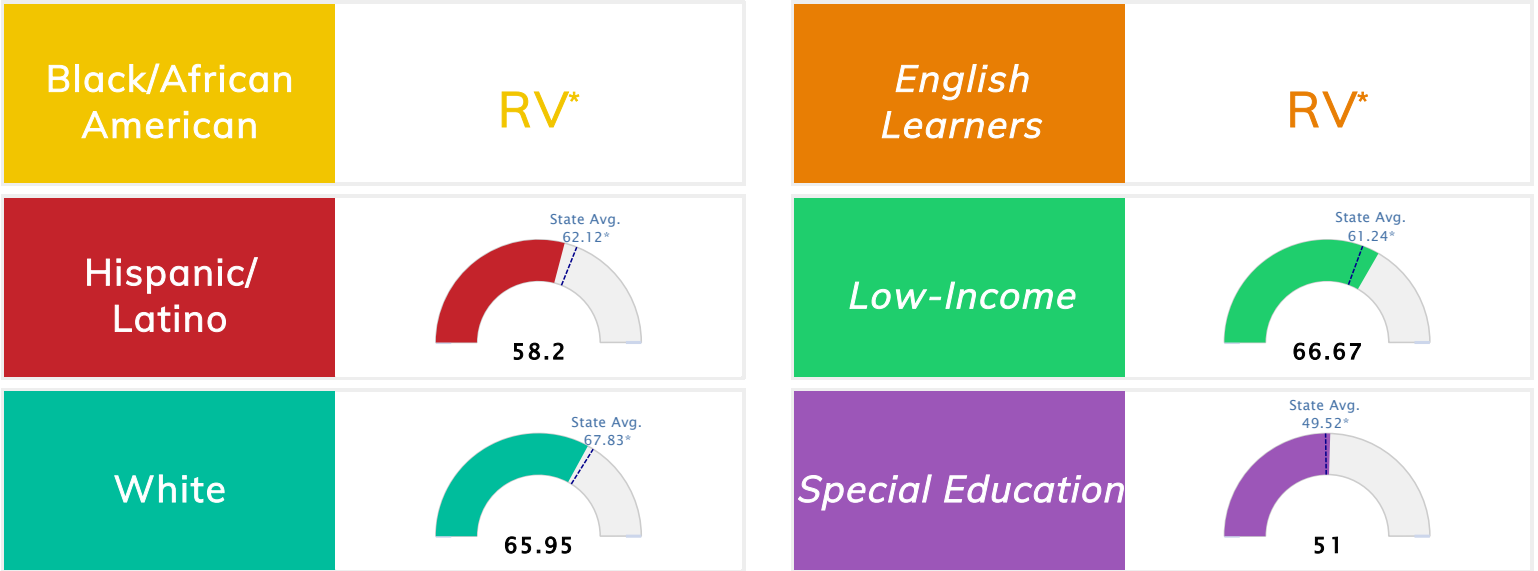

ELA % Tested	Math % Tested	ELA % Tested	Math % Tested

All Students	100.00%	100.00%		
Black / African American	RV***	RV***	English Learners	RV***
Hispanic / Latino	100.00%	100.00%	Economically Disadvantaged	100.00%
White	100.00%	100.00%	Students with Disabilities	100.00%

***RV = Restricted Value for sub-pops size < 10

Prepared by the Arkansas Department of Education: Division of Elementary and Secondary Education