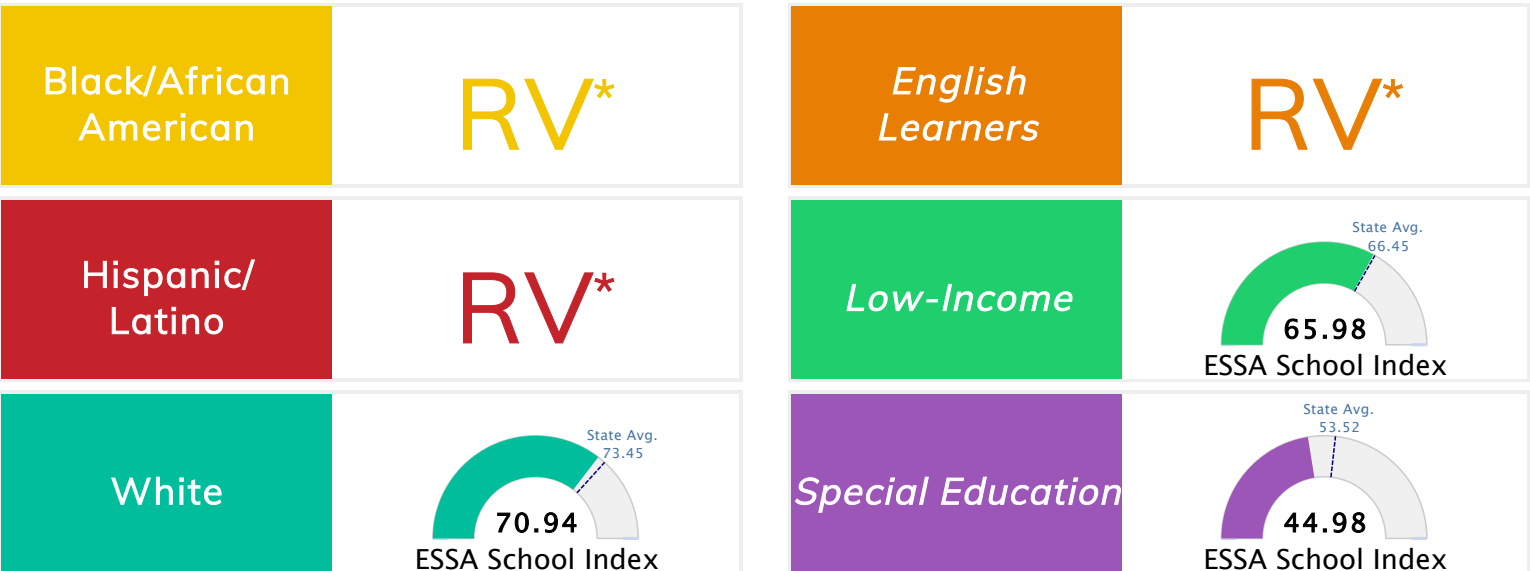

Note: Full color represents score

*RV = Restricted Value for sub-pops size < 10

Prepared by the Arkansas Department of Education