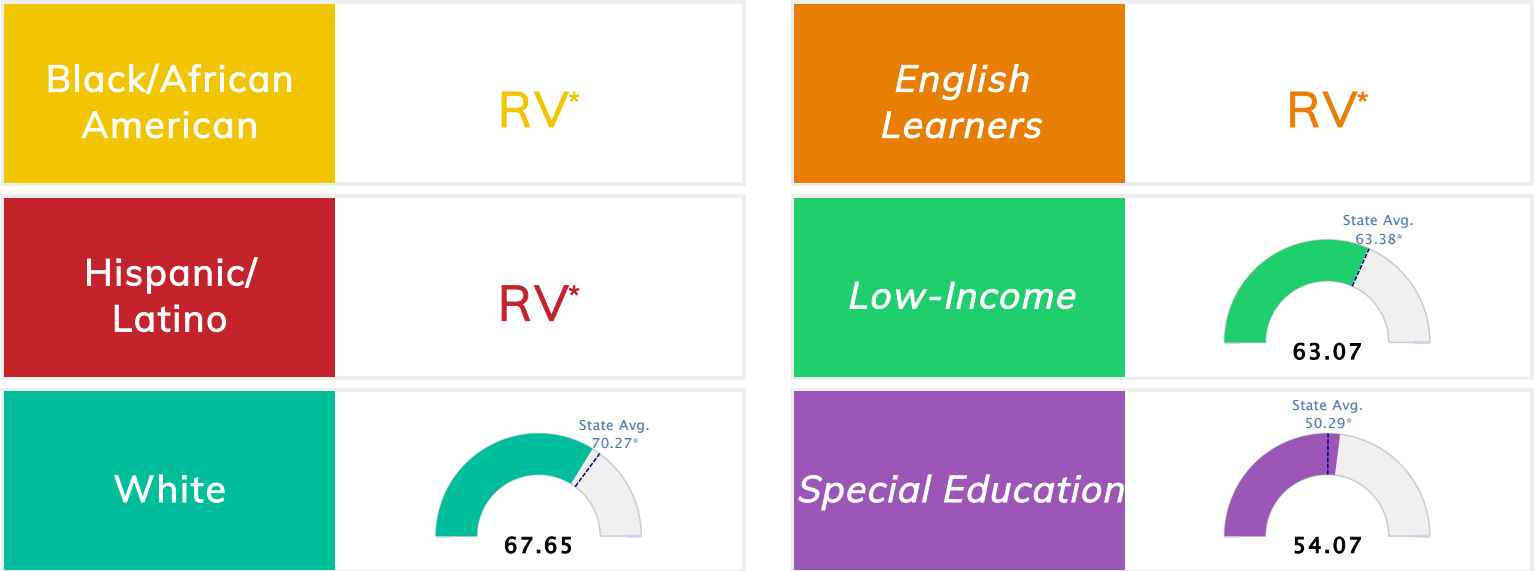

ELA % Tested	Math % Tested		ELA % Tested	Math % Tested

All Students	99.57%	99.57%			
Black / African American	RV***	RV***	English Learners	RV***	RV***
Hispanic / Latino	RV***	RV***	Economically Disadvantaged	99.26%	99.26%
White	99.53%	99.53%	Students with Disabilities	100.00%	100.00%

***RV = Restricted Value for sub-pops size < 10

Prepared by the Arkansas Department of Education: Division of Elementary and Secondary Education