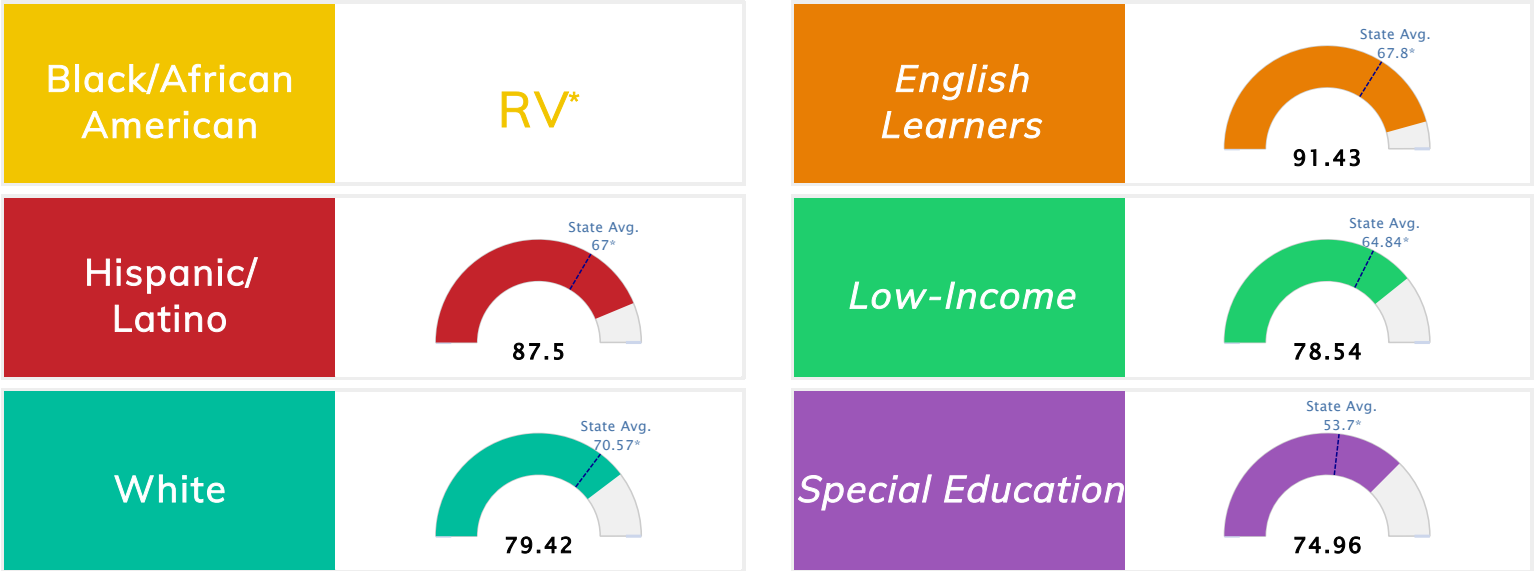

ELA % Tested	Math % Tested		ELA % Tested	Math % Tested

All Students	99.16%	99.16%			
Black / African American	RV***	RV***	English Learners	100.00%	100.00%
Hispanic / Latino	100.00%	100.00%	Economically Disadvantaged	100.00%	100.00%
White	100.00%	100.00%	Students with Disabilities	100.00%	100.00%

Prepared by the Arkansas Department of Education: Division of Elementary and Secondary Education