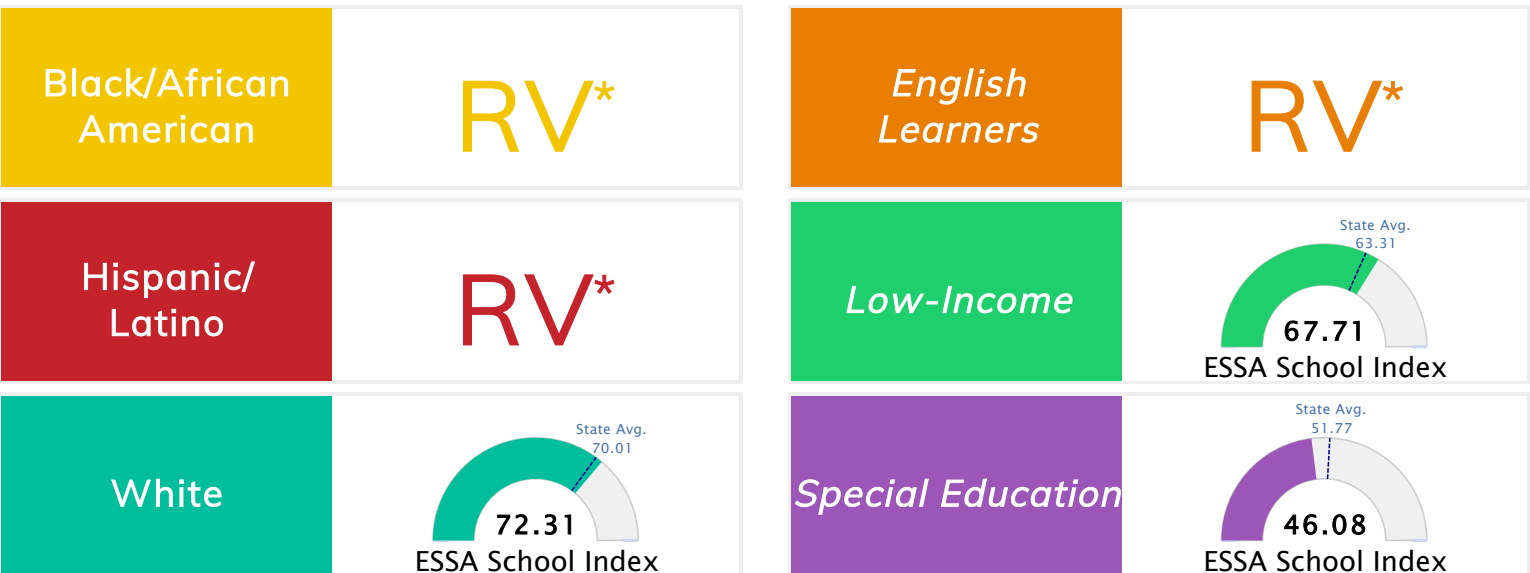

Note: Full color represents score

*RV = Restricted Value for sub-pops size < 10

Prepared by the Arkansas Department of Education