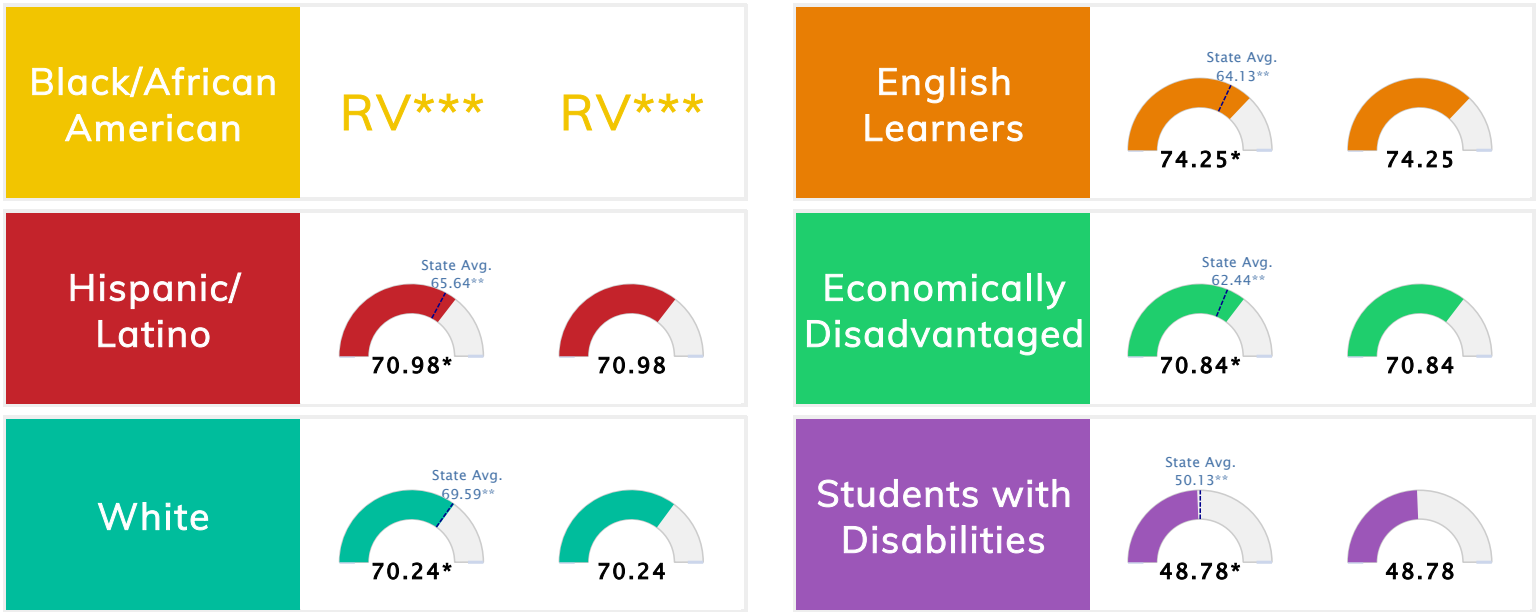

The Public School Rating System (A.C.A. § 6-15-2105) was suspended for the 2020-2021 school year by Act 89 of 2021

School Performance • ESSA School Index Score 2021

*To ensure stakeholders can draw reasonable conclusions about school performance, two scores are reported for all students and subgroups of students. This promotes increased transparency and ensures the information on performance is meaningful and comparable as required by Section 1111(c)(4)(E)(ii) of the Every Student Succeeds Act.

**State Average of ESSA School Index Scores for Grade Span.

ELA % Tested Math % Tested ELA % Tested Math % Tested

All Students	99.51%	99.51%			
Black / African American	RV***	RV***	English Learners	100.00%	100.00%
Hispanic / Latino	100.00%	100.00%	Economically Disadvantaged	99.51%	99.51%
White	99.39%	99.39%	Students with Disabilities	100.00%	100.00%