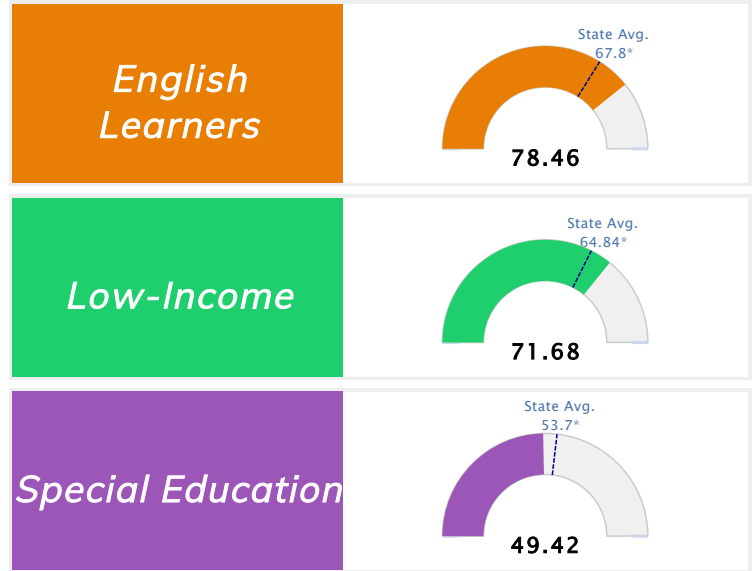

ELA % Tested	Math % Tested		ELA % Tested	Math % Tested
All Students	99.67%	100.00%			
Black / African American	100.00%	100.00%	English Learners	100.00%	100.00%
Hispanic / Latino	100.00%	100.00%	Economically Disadvantaged	99.54%	100.00%
White	99.55%	100.00%	Students with Disabilities	97.96%	100.00%

Prepared by the Arkansas Department of Education: Division of Elementary and Secondary Education