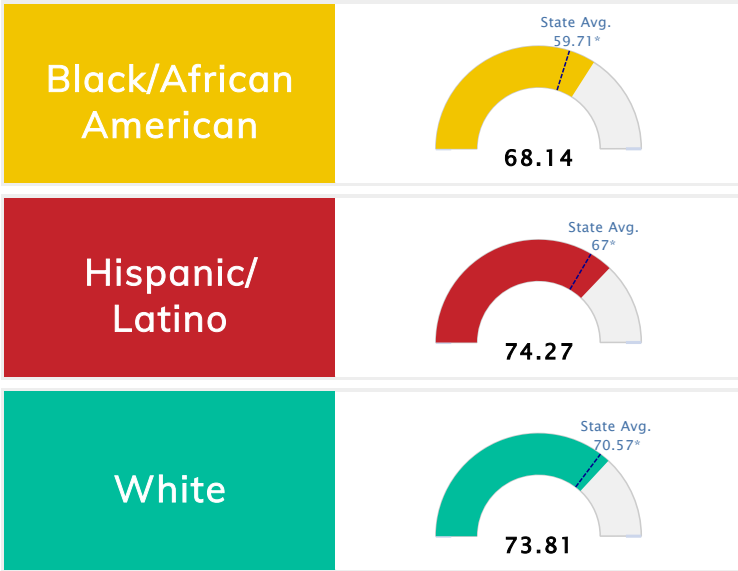

ELA % Tested	Math % Tested		ELA % Tested	Math % Tested
All Students	99.67%	100.00%			
Black / African American	100.00%	100.00%	English Learners	100.00%	100.00%
Hispanic / Latino	100.00%	100.00%	Economically Disadvantaged	99.54%	100.00%
White	99.55%	100.00%	Students with Disabilities	97.96%	100.00%

Prepared by the Arkansas Department of Education: Division of Elementary and Secondary Education