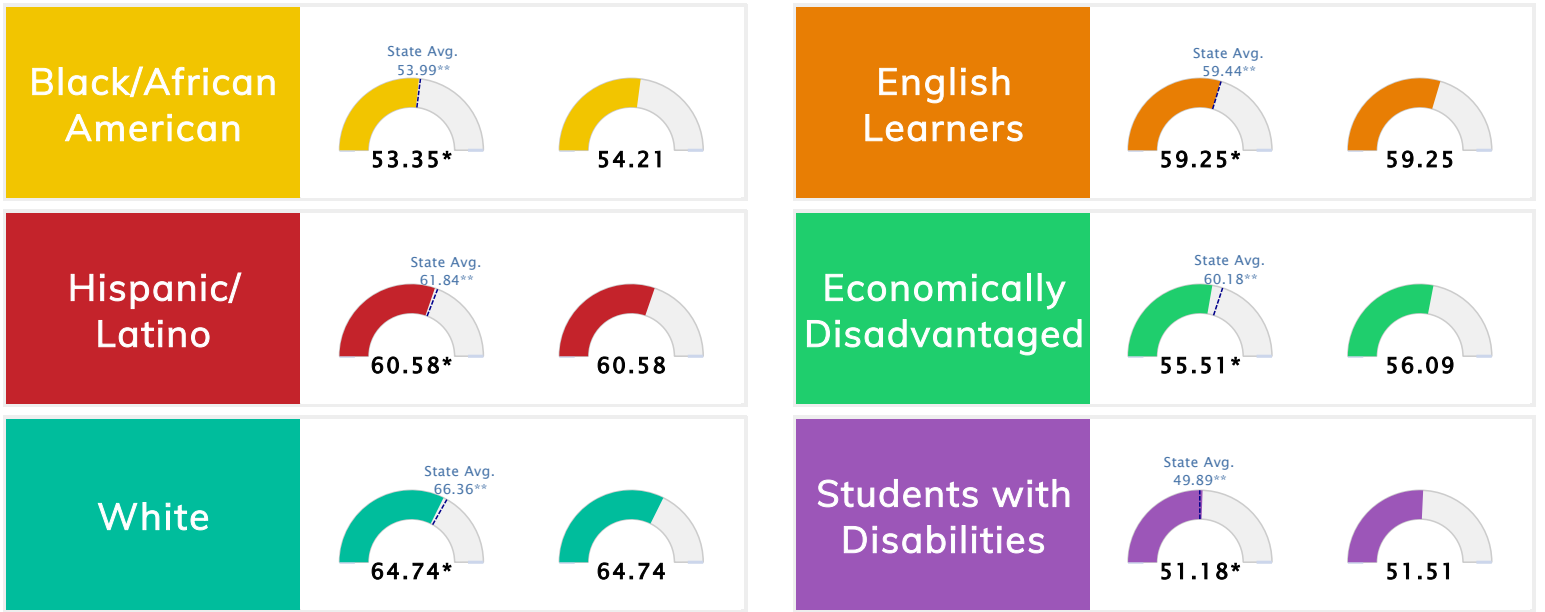

ELA % Tested	Math % Tested		ELA % Tested	Math % Tested

All Students	96.27%	96.89%			
Black / African American	85.71%	85.71%	English Learners	96.00%	100.00%
Hispanic / Latino	95.35%	100.00%	Economically Disadvantaged	93.47%	94.47%
White	96.64%	96.99%	Students with Disabilities	91.03%	91.03%

Prepared by the Arkansas Department of Education: Division of Elementary and Secondary Education