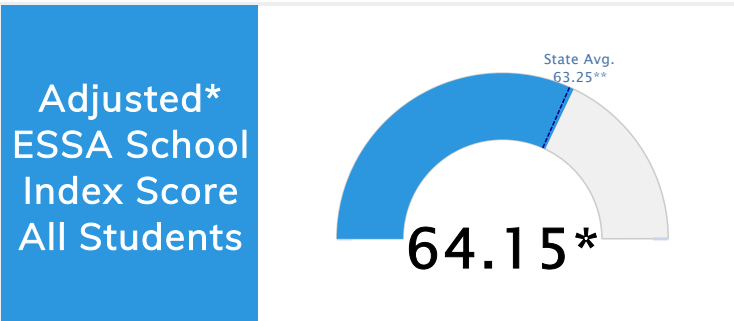

2020 - 2021 • Accountability At-a-Glance • Sheridan High School

Contact Information
Sheridan High School | Sheridan School District
Principal: Candace Lea Wilson | Superintendent: Jonathan Chad Pitts
700 West Vine Sheridan, AR 72150-
http://www.sheridanschools.org | (870) 942-3137

Student Information			
Grades	9 - 12	Total Enrollment	1,222
Black	2.13%	<i>English Learners</i>	2.78%
Hispanic	5.89%	<i>Economically Disadvantaged</i>	29.95%
White	88.13%	<i>Students with Disabilities</i>	10.07%

The Public School Rating System (A.C.A. § 6-15-2105) was suspended for the 2020-2021 school year by Act 89 of 2021

School Performance • ESSA School Index Score 2021

*To ensure stakeholders can draw reasonable conclusions about school performance, two scores are reported for all students and subgroups of students. This promotes increased transparency and ensures the information on performance is meaningful and comparable as required by Section 1111(c)(4)(E)(ii) of the Every Student Succeeds Act.

Two scores reported (If both scores are equal the school tested 95% or more students):

- **Adjusted ESSA School Index score:** The Annual ESSA School Index Score follows the approved [ESSA Business Rules](#).
- **Unadjusted ESSA School Index score:** This score reflects school performance for full academic year students that were tested regardless of whether 95% of students tested. Please see percent tested below. These data should only be used to facilitate discussions regarding the impact of COVID-19.

**State Average of ESSA School Index Scores for Grade Span.