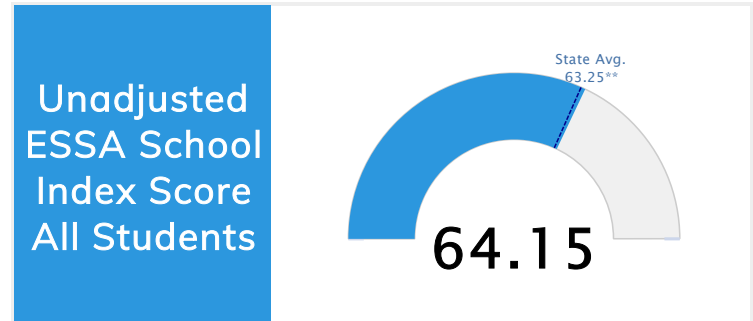

2020 - 2021 • Accountability At-a-Glance • Sheridan High School

Contact Information
Sheridan High School | Sheridan School District
Principal: Candace Lea Wilson | Superintendent: Jonathan Chad Pitts
700 West Vine Sheridan, AR 72150-
http://www.sheridanschools.org | (870) 942-3137

Student Information			
Grades	9 - 12	Total Enrollment	1,222
Black	2.13%	<i>English Learners</i>	2.78%
Hispanic	5.89%	<i>Economically Disadvantaged</i>	29.95%
White	88.13%	<i>Students with Disabilities</i>	10.07%

The Public School Rating System (A.C.A. § 6-15-2105) was suspended for the 2020-2021 school year by Act 89 of 2021

School Performance • ESSA School Index Score 2021

*To ensure stakeholders can draw reasonable conclusions about school performance, two scores are reported for all students and subgroups of students. This promotes increased transparency and ensures the information on performance is meaningful and comparable as required by Section 1111(c)(4)(E)(ii) of the Every Student Succeeds Act.

Two scores reported (If both scores are equal the school tested 95% or more students):

- **Adjusted ESSA School Index score:** The Annual ESSA School Index Score follows the approved [ESSA Business Rules](#).
- **Unadjusted ESSA School Index score:** This score reflects school performance for full academic year students that were tested regardless of whether 95% of students tested. Please see percent tested below. These data should only be used to facilitate discussions regarding the impact of COVID-19.

**State Average of ESSA School Index Scores for Grade Span.