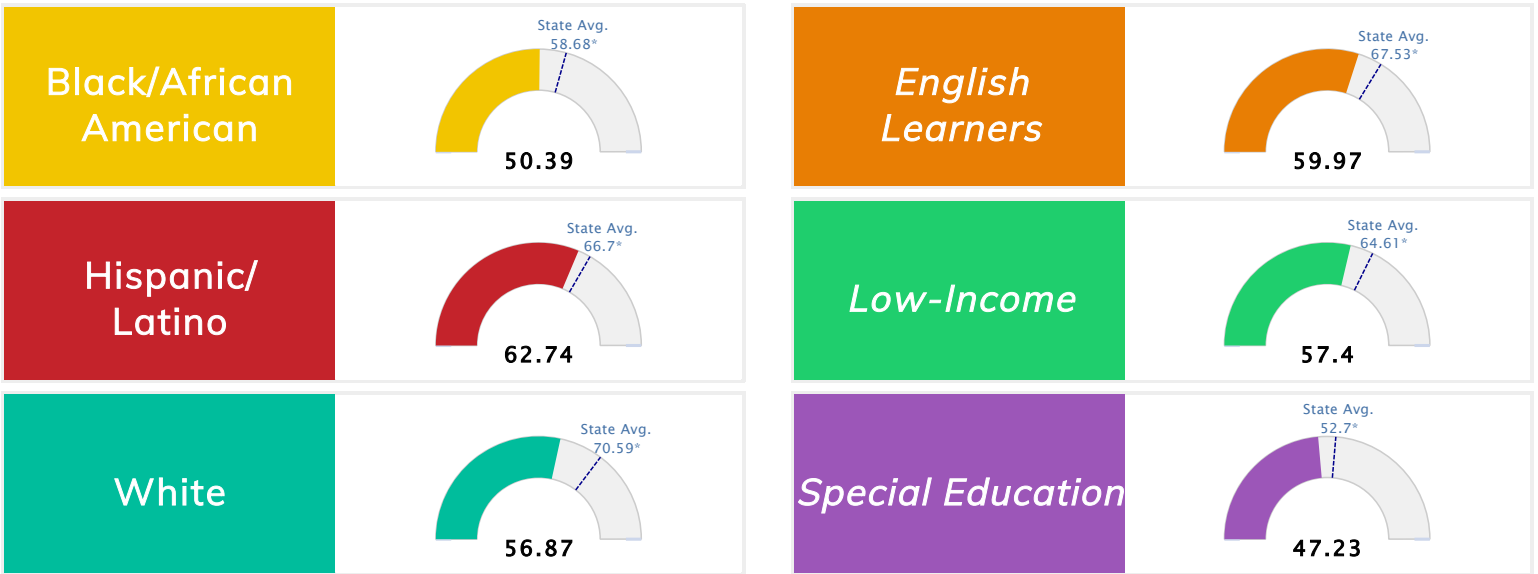

ELA % Tested	Math % Tested		ELA % Tested	Math % Tested
All Students	100.00%	100.00%			
Black / African American	100.00%	100.00%	English Learners	100.00%	100.00%
Hispanic / Latino	100.00%	100.00%	Economically Disadvantaged	100.00%	100.00%
White	100.00%	100.00%	Students with Disabilities	100.00%	100.00%

Prepared by the Arkansas Department of Education: Division of Elementary and Secondary Education