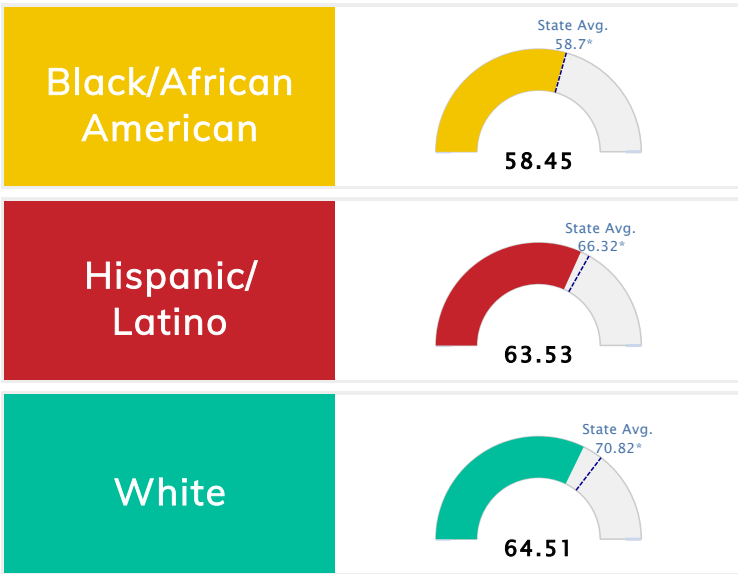

ELA % Tested	Math % Tested		ELA % Tested	Math % Tested
All Students	93.62%	97.12%			
Black / African American	93.33%	95.56%	English Learners	97.30%	97.30%
Hispanic / Latino	94.59%	100.00%	Economically Disadvantaged	93.62%	97.12%
White	92.92%	97.28%	Students with Disabilities	90.59%	96.47%

Prepared by the Arkansas Department of Education: Division of Elementary and Secondary Education