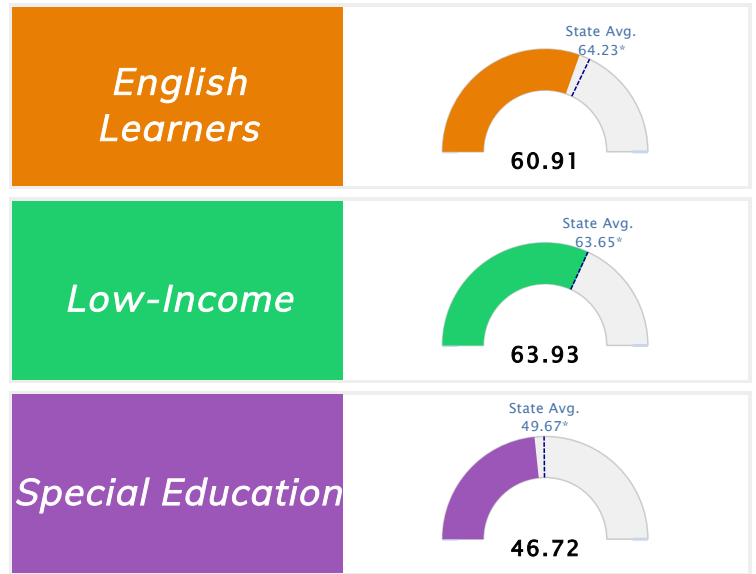

ELA % Tested	Math % Tested		ELA % Tested	Math % Tested
All Students	93.62%	97.12%			
Black / African American	93.33%	95.56%	English Learners	97.30%	97.30%
Hispanic / Latino	94.59%	100.00%	Economically Disadvantaged	93.62%	97.12%
White	92.92%	97.28%	Students with Disabilities	90.59%	96.47%

Prepared by the Arkansas Department of Education: Division of Elementary and Secondary Education