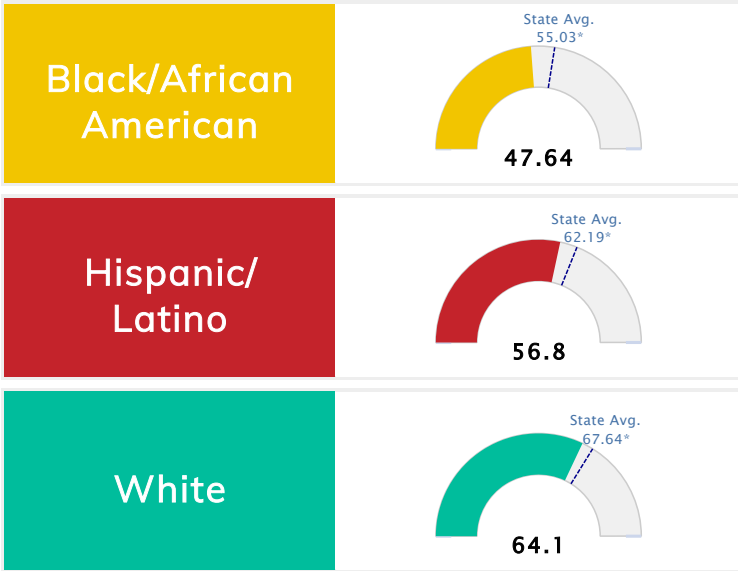

ELA % Tested	Math % Tested		ELA % Tested	Math % Tested
All Students	95.59%	97.90%			
Black / African American	97.14%	97.14%	English Learners	97.83%	100.00%
Hispanic / Latino	94.59%	97.30%	Economically Disadvantaged	95.59%	97.90%
White	95.69%	97.84%	Students with Disabilities	92.06%	98.41%

Prepared by the Arkansas Department of Education: Division of Elementary and Secondary Education