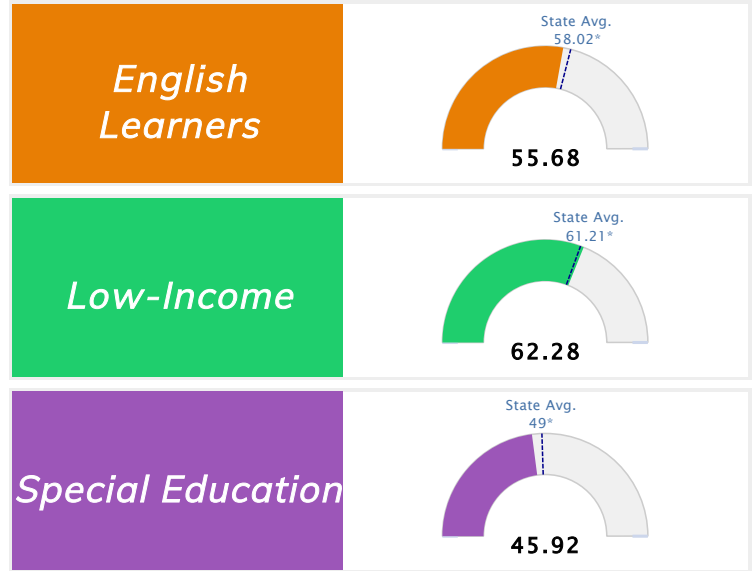

ELA % Tested	Math % Tested		ELA % Tested	Math % Tested
All Students	95.59%	97.90%			
Black / African American	97.14%	97.14%	English Learners	97.83%	100.00%
Hispanic / Latino	94.59%	97.30%	Economically Disadvantaged	95.59%	97.90%
White	95.69%	97.84%	Students with Disabilities	92.06%	98.41%

Prepared by the Arkansas Department of Education: Division of Elementary and Secondary Education