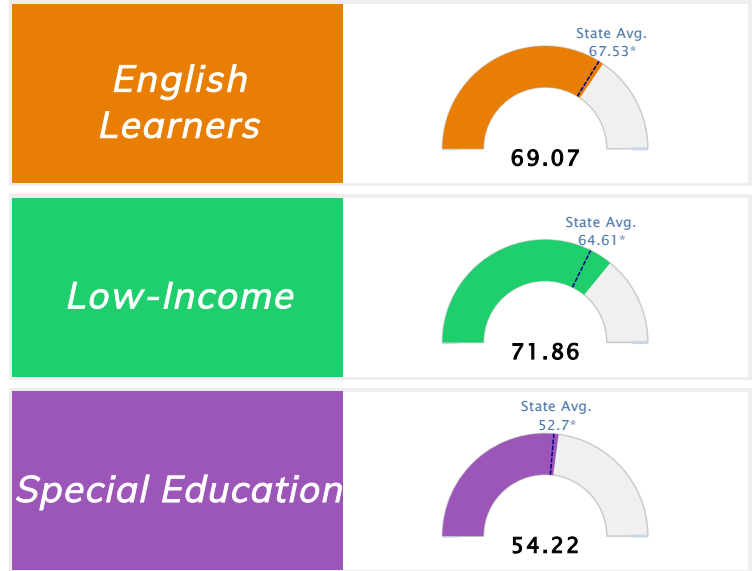

ELA % Tested	Math % Tested		ELA % Tested	Math % Tested
All Students	100.00%	100.00%			
Black / African American	100.00%	100.00%	English Learners	100.00%	100.00%
Hispanic / Latino	100.00%	100.00%	Economically Disadvantaged	100.00%	100.00%
White	100.00%	100.00%	Students with Disabilities	100.00%	100.00%

Prepared by the Arkansas Department of Education: Division of Elementary and Secondary Education