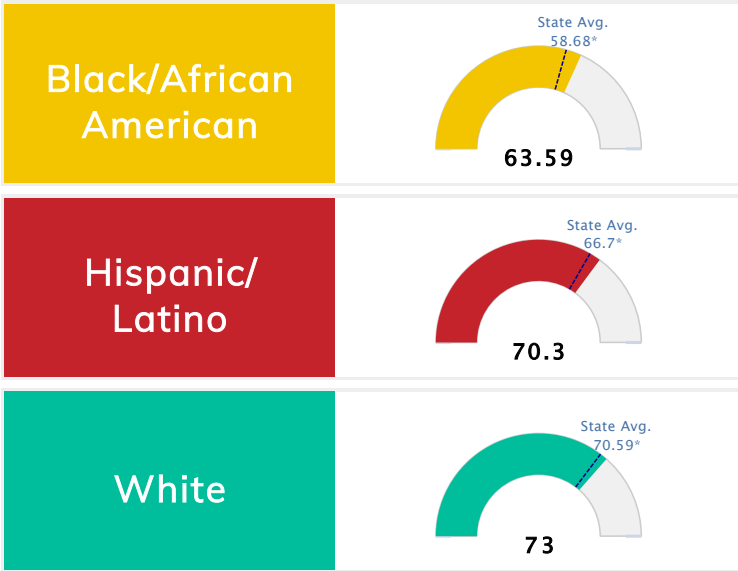

ELA % Tested	Math % Tested		ELA % Tested	Math % Tested
All Students	100.00%	100.00%			
Black / African American	100.00%	100.00%	English Learners	100.00%	100.00%
Hispanic / Latino	100.00%	100.00%	Economically Disadvantaged	100.00%	100.00%
White	100.00%	100.00%	Students with Disabilities	100.00%	100.00%

Prepared by the Arkansas Department of Education: Division of Elementary and Secondary Education