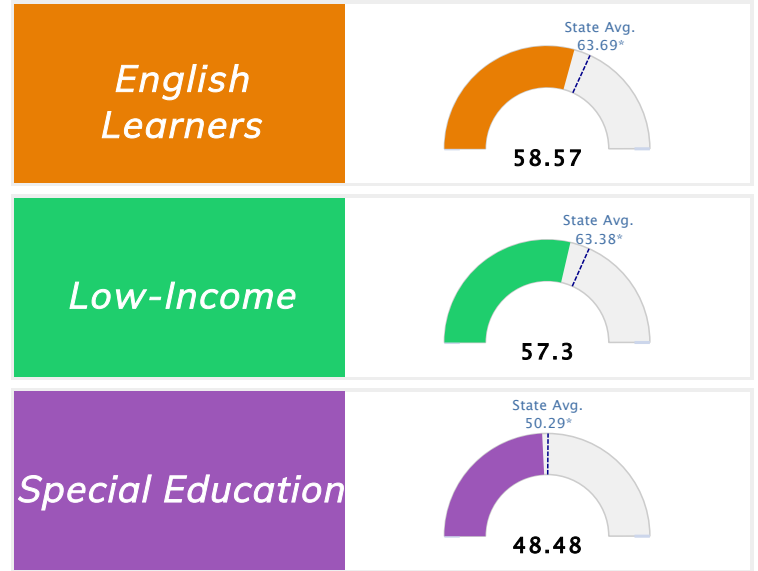

ELA % Tested	Math % Tested		ELA % Tested	Math % Tested
All Students	99.52%	100.00%			
Black / African American	99.11%	100.00%	English Learners	100.00%	100.00%
Hispanic / Latino	100.00%	100.00%	Economically Disadvantaged	99.52%	100.00%
White	100.00%	100.00%	Students with Disabilities	100.00%	100.00%

Prepared by the Arkansas Department of Education: Division of Elementary and Secondary Education