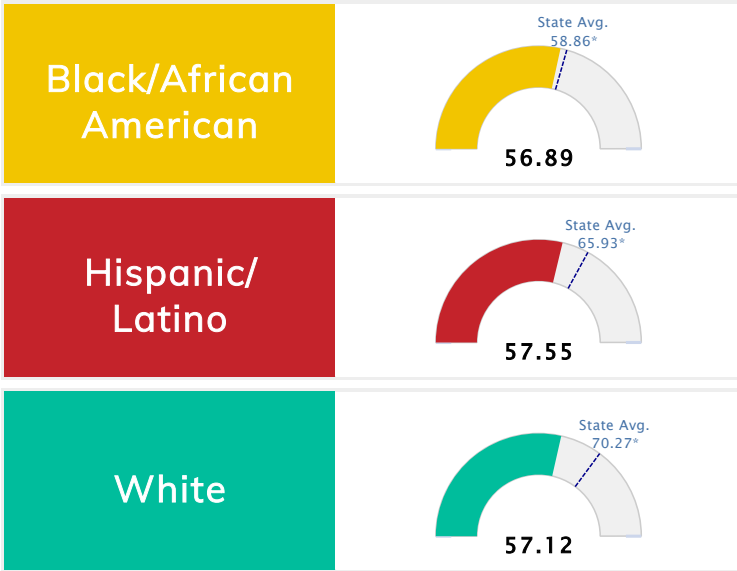

ELA % Tested	Math % Tested		ELA % Tested	Math % Tested
All Students	99.52%	100.00%			
Black / African American	99.11%	100.00%	English Learners	100.00%	100.00%
Hispanic / Latino	100.00%	100.00%	Economically Disadvantaged	99.52%	100.00%
White	100.00%	100.00%	Students with Disabilities	100.00%	100.00%

Prepared by the Arkansas Department of Education: Division of Elementary and Secondary Education