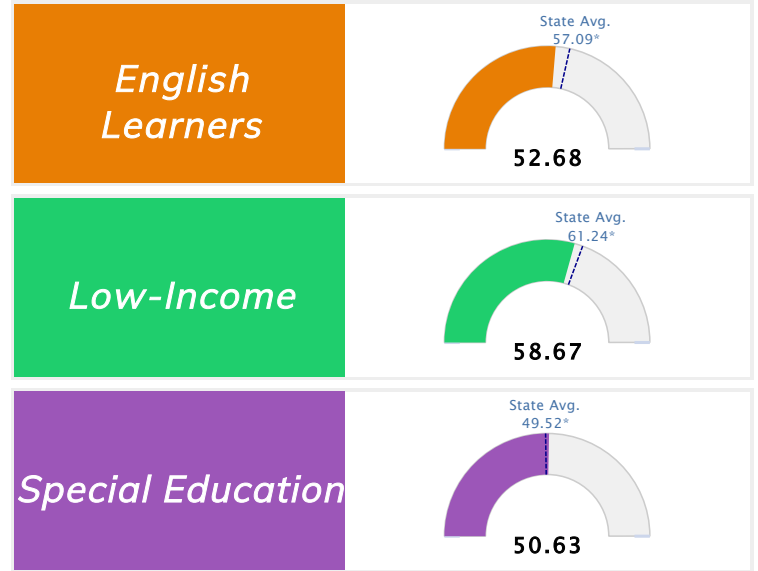

ELA % Tested	Math % Tested		ELA % Tested	Math % Tested
All Students	100.00%	100.00%			
Black / African American	100.00%	100.00%	English Learners	100.00%	100.00%
Hispanic / Latino	100.00%	100.00%	Economically Disadvantaged	100.00%	100.00%
White	100.00%	100.00%	Students with Disabilities	100.00%	100.00%

Prepared by the Arkansas Department of Education: Division of Elementary and Secondary Education