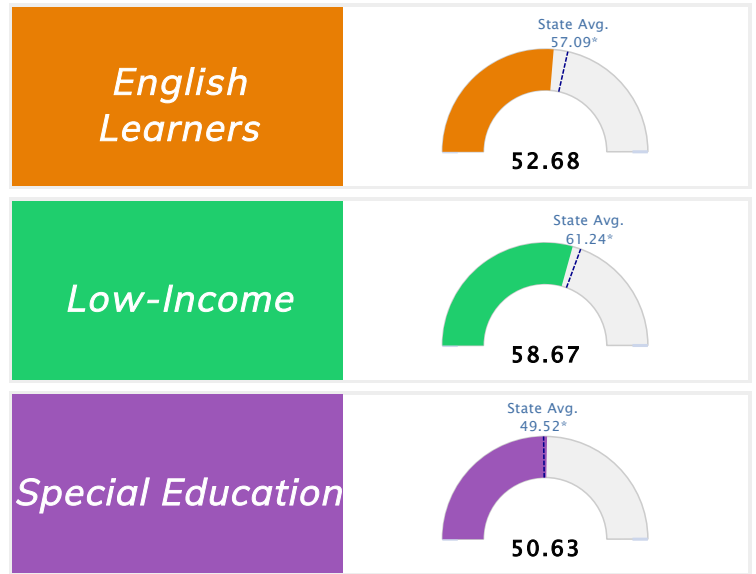

ELA % Tested	Math % Tested		ELA % Tested	Math % Tested
All Students	100.00%	100.00%			
Black / African American	100.00%	100.00%	English Learners	100.00%	100.00%
Hispanic / Latino	100.00%	100.00%	Economically Disadvantaged	100.00%	100.00%
White	100.00%	100.00%	Students with Disabilities	100.00%	100.00%

Prepared by the Arkansas Department of Education: Division of Elementary and Secondary Education