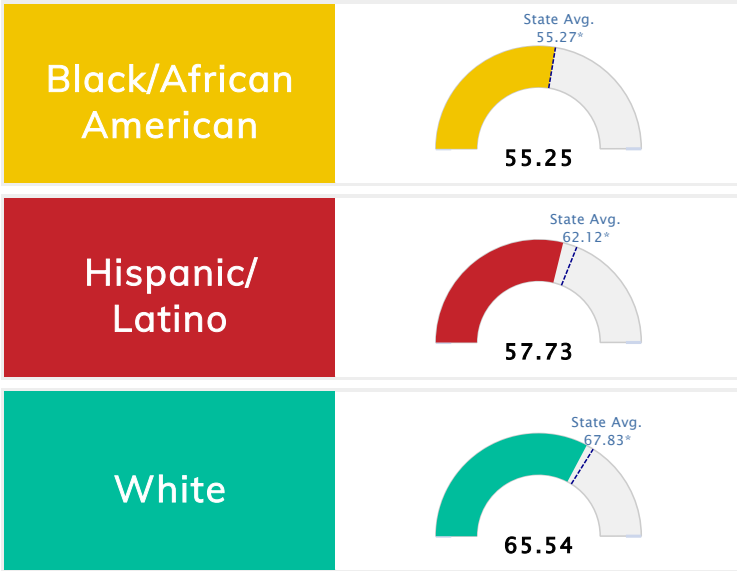

ELA % Tested	Math % Tested		ELA % Tested	Math % Tested
All Students	100.00%	100.00%			
Black / African American	100.00%	100.00%	English Learners	100.00%	100.00%
Hispanic / Latino	100.00%	100.00%	Economically Disadvantaged	100.00%	100.00%
White	100.00%	100.00%	Students with Disabilities	100.00%	100.00%

Prepared by the Arkansas Department of Education: Division of Elementary and Secondary Education