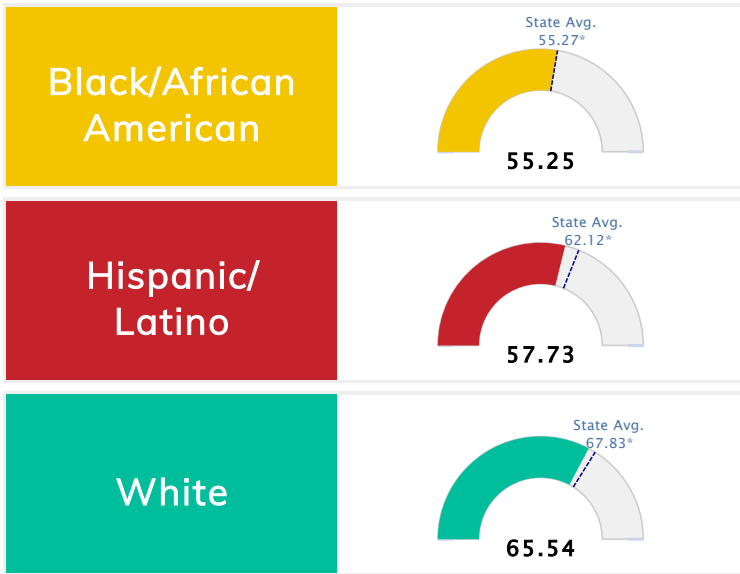

ELA % Tested	Math % Tested		ELA % Tested	Math % Tested
All Students	100.00%	100.00%			
Black / African American	100.00%	100.00%	English Learners	100.00%	100.00%
Hispanic / Latino	100.00%	100.00%	Economically Disadvantaged	100.00%	100.00%
White	100.00%	100.00%	Students with Disabilities	100.00%	100.00%

Prepared by the Arkansas Department of Education: Division of Elementary and Secondary Education