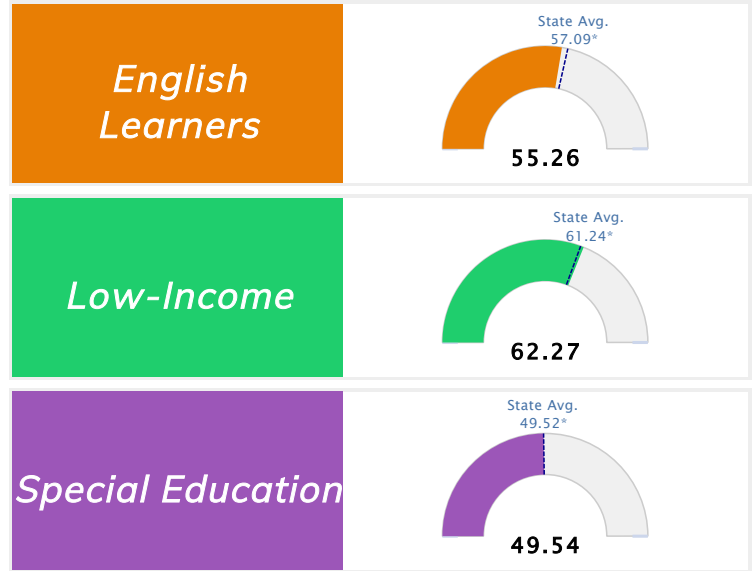

Student Information			
<b>Grades</b>	<b>10 - 12</b>	<b>Total Enrollment</b>	<b>465</b>
Black	19.57%	<i>English Learners</i>	9.68%
Hispanic	28.82%	<i>Economically Disadvantaged</i>	70.54%
White	49.46%	<i>Students with Disabilities</i>	11.40%

## Public School Rating Score (State Accountability: A-F Letter Grade)

<b>State Accountability</b>	<b>64.77</b>	<b>Public School Rating</b>	<b>C</b> <sup>**</sup>	<b>Rating Scale</b>	A = 73.22 and Above B = 67.96 - 73.21 C = 61.10 - 67.95 D = 52.95 - 61.09 F = 0.00 - 52.94
-----------------------------	--------------	-----------------------------	------------------------	---------------------	--

\* Alternative Education (AE) program students included in attendance zone for school rating

\*\* Results reflect the impact on student learning due to the COVID pandemic. Please use caution when comparing the results and making decisions.

## School Performance • ESSA School Index Score 2023

\*State Average of ESSA School Index Scores for Grade Span.

	ELA % Tested	Math % Tested		ELA % Tested	Math % Tested
All Students	100.00%	100.00%			
Black / African American	100.00%	100.00%	English Learners	100.00%	100.00%
Hispanic / Latino	100.00%	100.00%	Economically Disadvantaged	100.00%	100.00%
White	100.00%	100.00%	Students with Disabilities	100.00%	100.00%