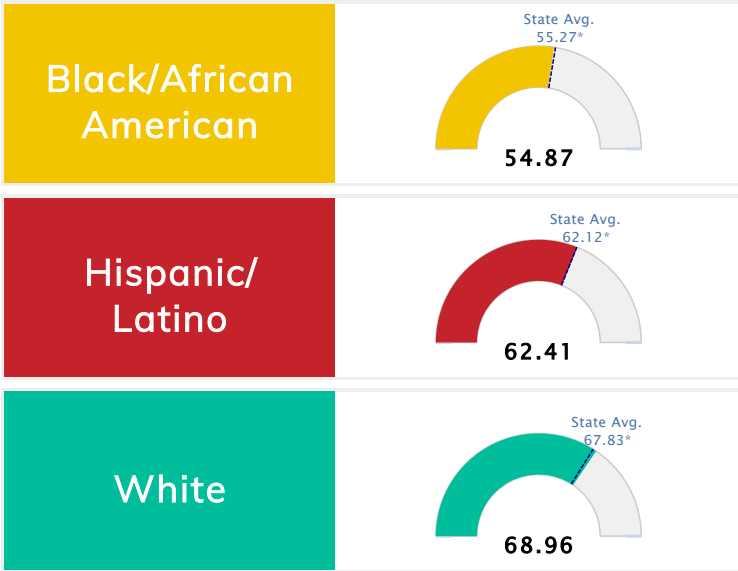

ELA % Tested	Math % Tested		ELA % Tested	Math % Tested
All Students	100.00%	100.00%			
Black / African American	100.00%	100.00%	English Learners	100.00%	100.00%
Hispanic / Latino	100.00%	100.00%	Economically Disadvantaged	100.00%	100.00%
White	100.00%	100.00%	Students with Disabilities	100.00%	100.00%

Prepared by the Arkansas Department of Education: Division of Elementary and Secondary Education