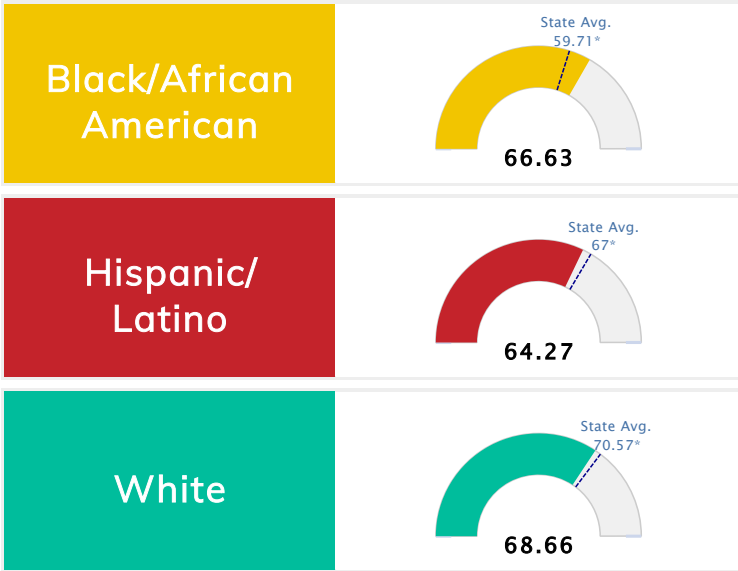

ELA % Tested	Math % Tested		ELA % Tested	Math % Tested
All Students	100.00%	100.00%			
Black / African American	100.00%	100.00%	English Learners	100.00%	100.00%
Hispanic / Latino	100.00%	100.00%	Economically Disadvantaged	100.00%	100.00%
White	100.00%	100.00%	Students with Disabilities	100.00%	100.00%

Prepared by the Arkansas Department of Education: Division of Elementary and Secondary Education