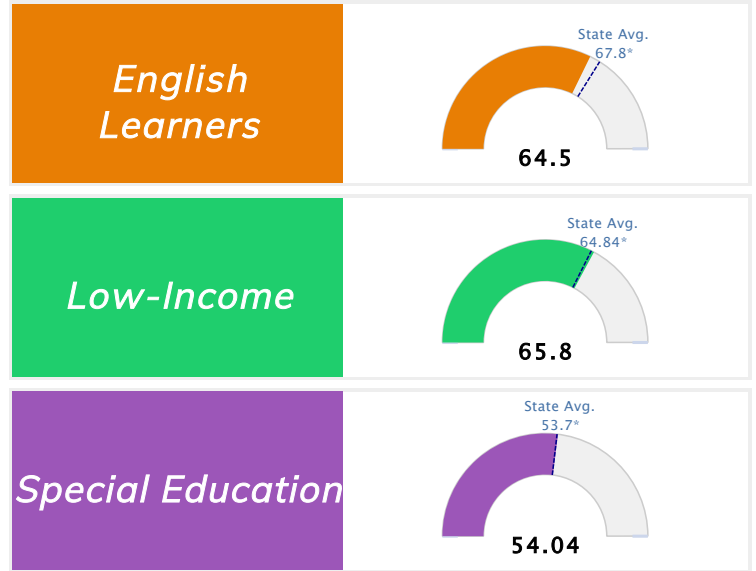

ELA % Tested	Math % Tested		ELA % Tested	Math % Tested
All Students	100.00%	100.00%			
Black / African American	100.00%	100.00%	English Learners	100.00%	100.00%
Hispanic / Latino	100.00%	100.00%	Economically Disadvantaged	100.00%	100.00%
White	100.00%	100.00%	Students with Disabilities	100.00%	100.00%

Prepared by the Arkansas Department of Education: Division of Elementary and Secondary Education