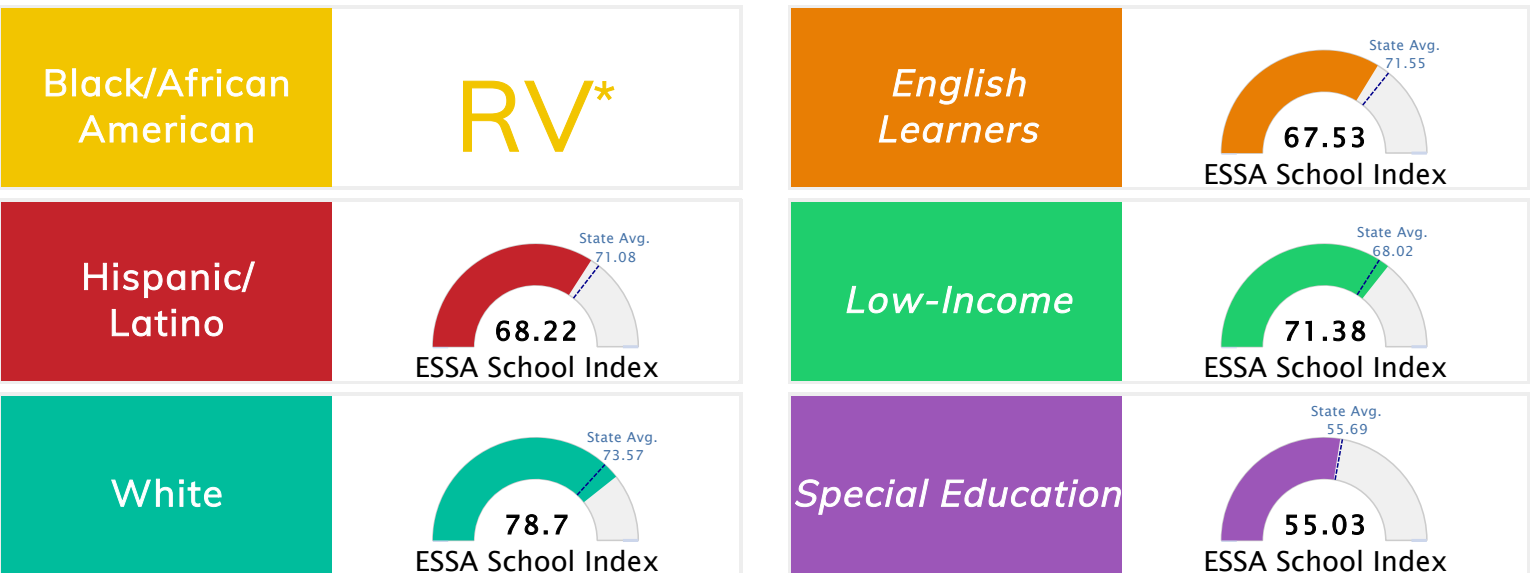

Note: Full color represents score

*RV = Restricted Value for sub-pops size < 10

Prepared by the Arkansas Department of Education