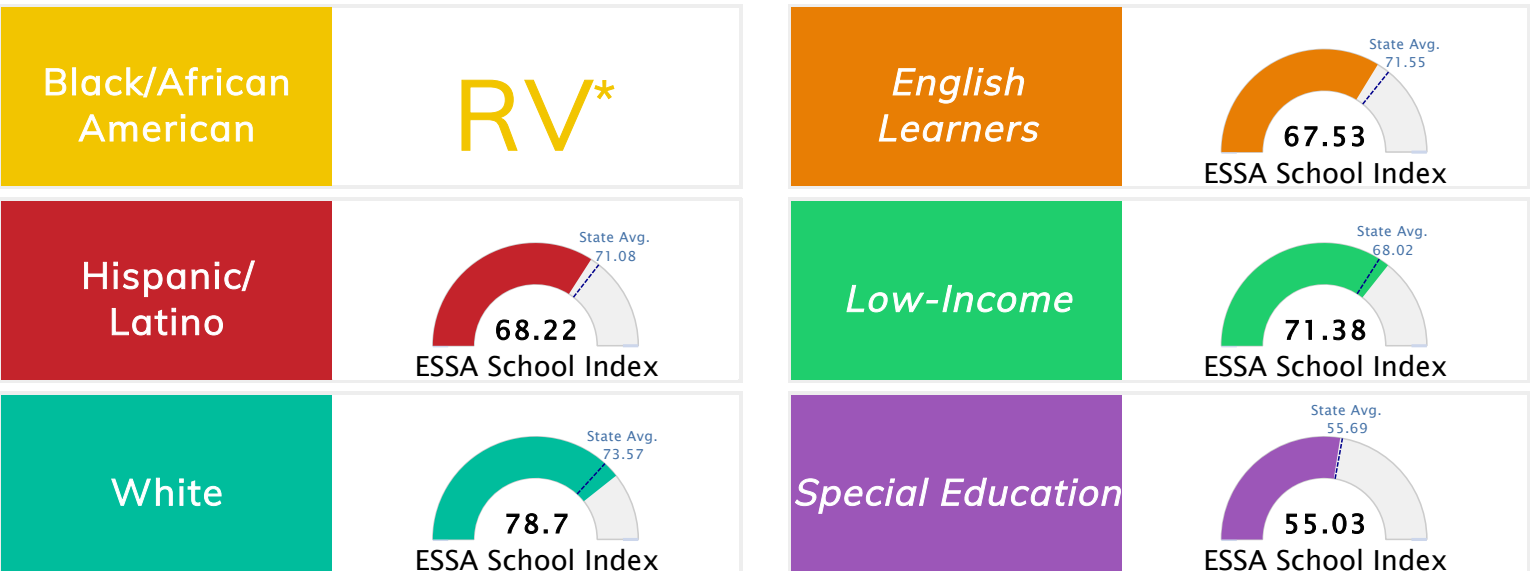

Note: Full color represents score

*RV = Restricted Value for sub-pops size < 10

Prepared by the Arkansas Department of Education