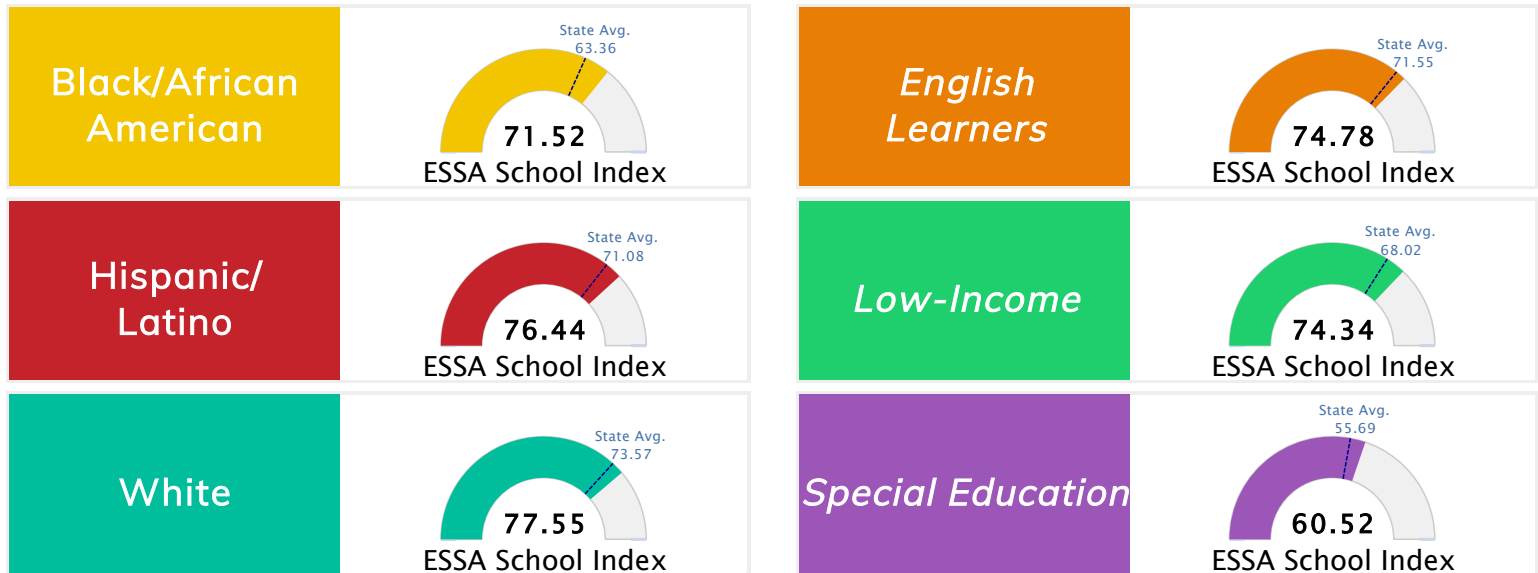

Note: Full color represents score

Prepared by the Arkansas Department of Education