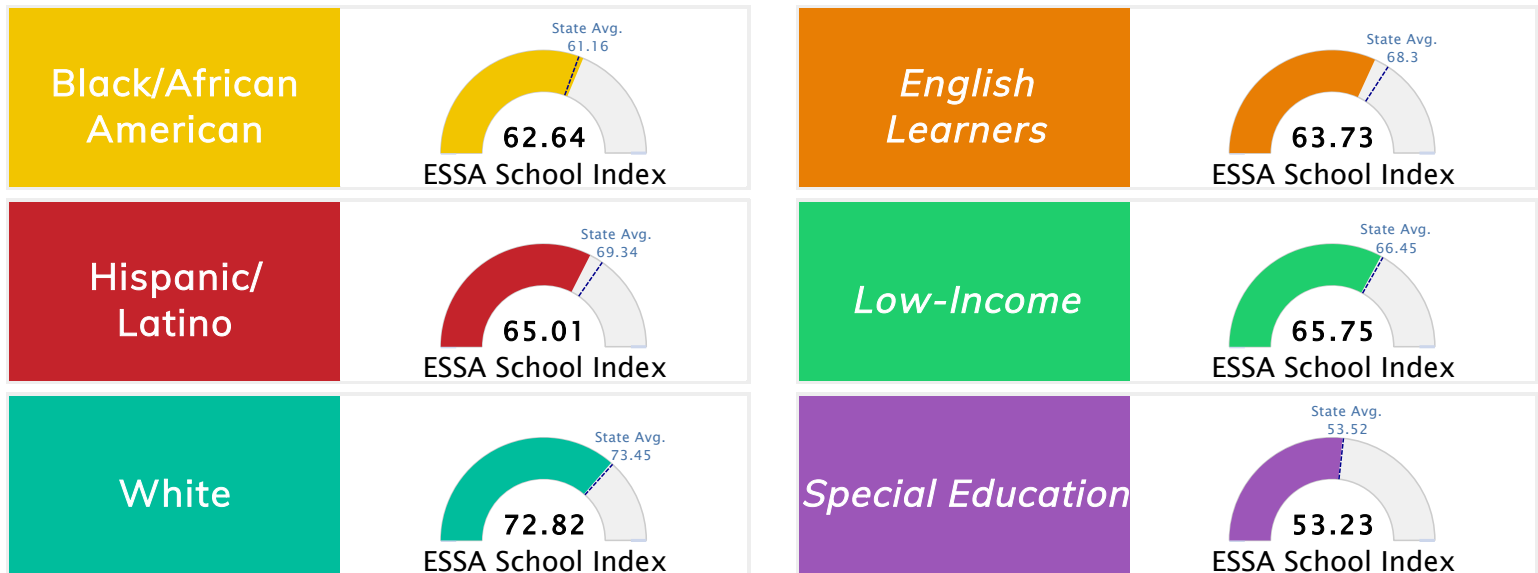

Note: Full color represents score

Prepared by the Arkansas Department of Education