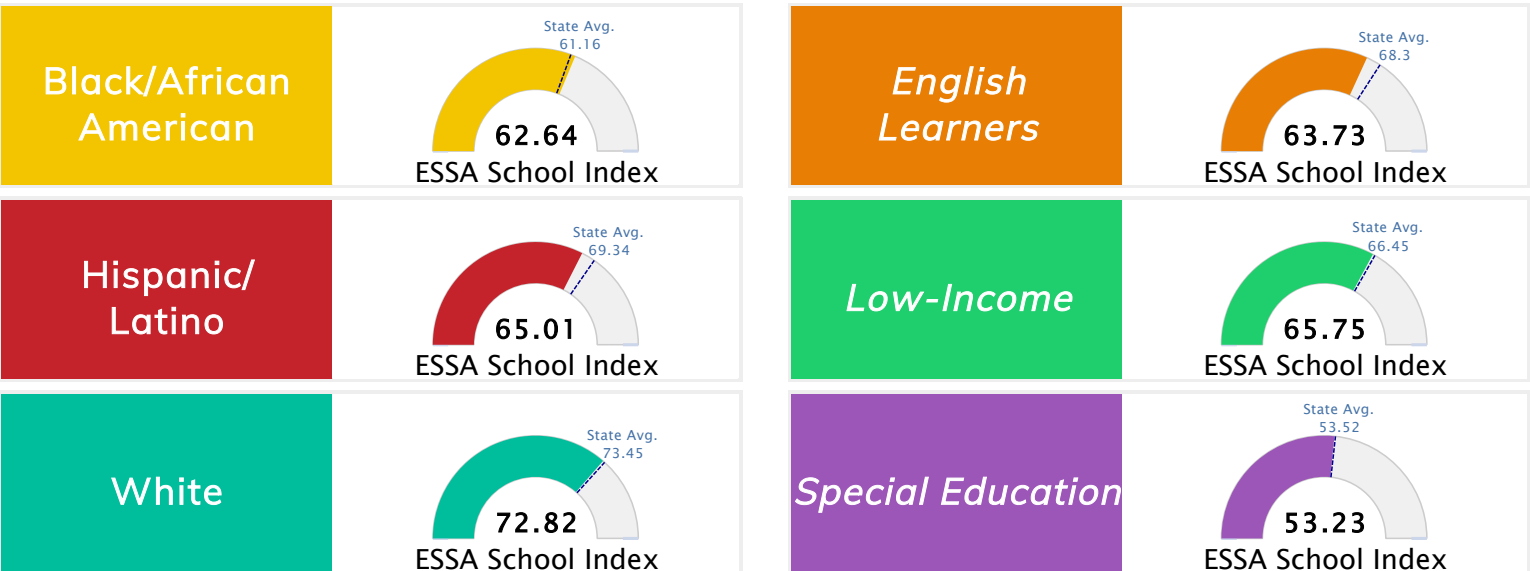

### Public School Rating Score (State Accountability: A-F Letter Grade)

<b>State Accountability</b>	<b>70.7</b>	<b>Public School Rating</b>	<b>B</b>	<b>Rating Scale</b>
-----------------------------	-------------	-----------------------------	----------	---------------------

A = 75.59 and Above  
B = 69.94 - 75.58  
C = 63.73 - 69.93  
D = 53.58 - 63.72  
F = 0.00 - 53.57

\* Alternative Education (AE) program students included in attendance zone for school rating

[Learn More about Public School Rating](#)

### School Performance on the ESSA School Index Score (Federal Accountability)

Graph represents where scores fall in comparison to state averages. For more information about the Every Student Succeeds Act and the ESSA School Index, visit [arkansased.gov](http://arkansased.gov).

Note: Full color represents score

Prepared by the Arkansas Department of Education