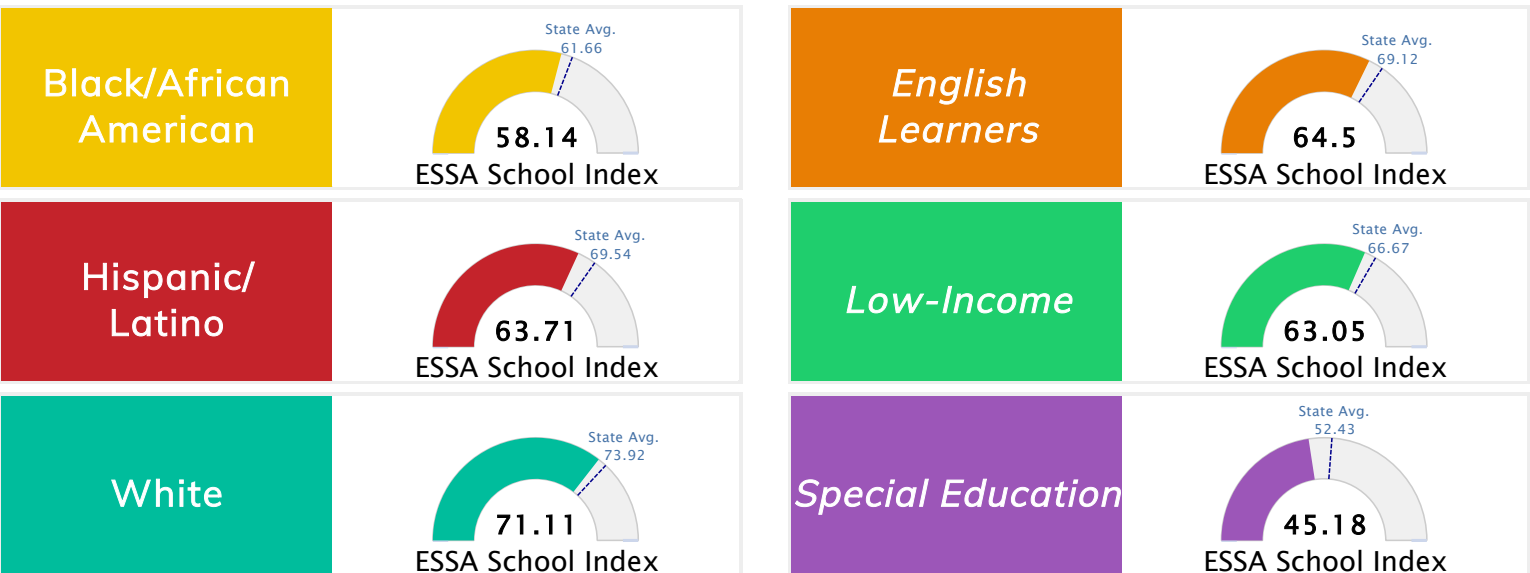

Note: Full color represents score

Prepared by the Arkansas Department of Education