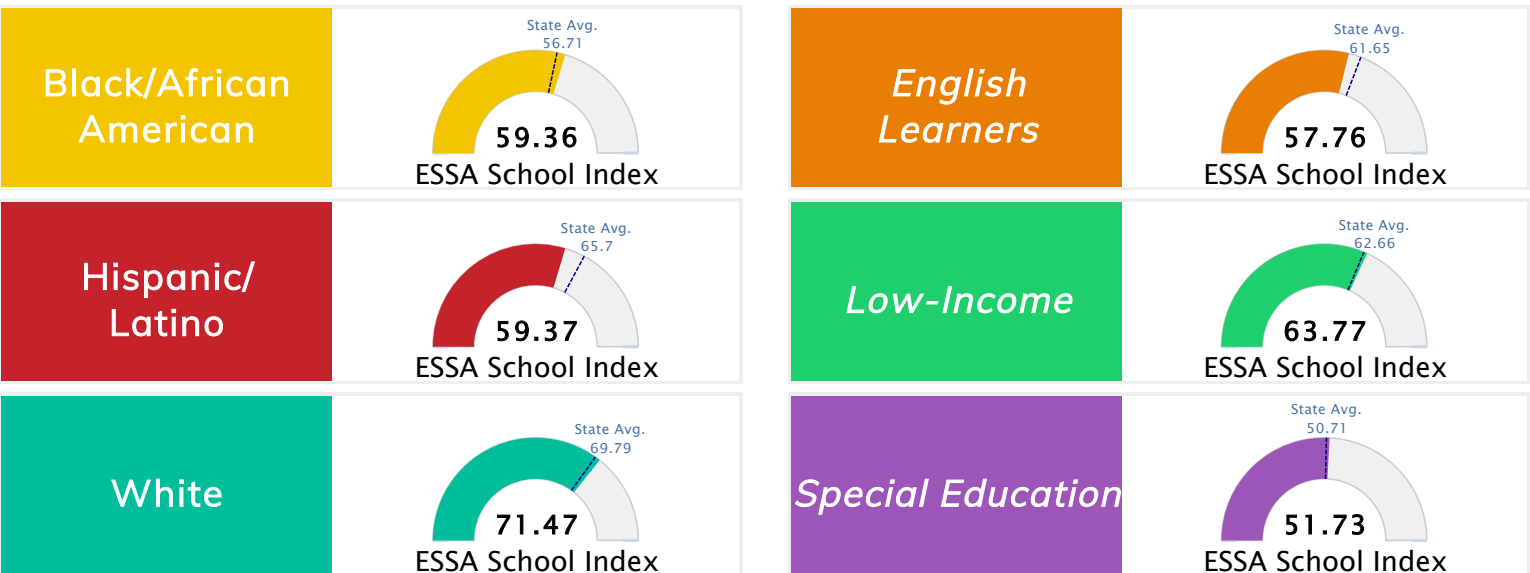

Note: Full color represents score

Prepared by the Arkansas Department of Education