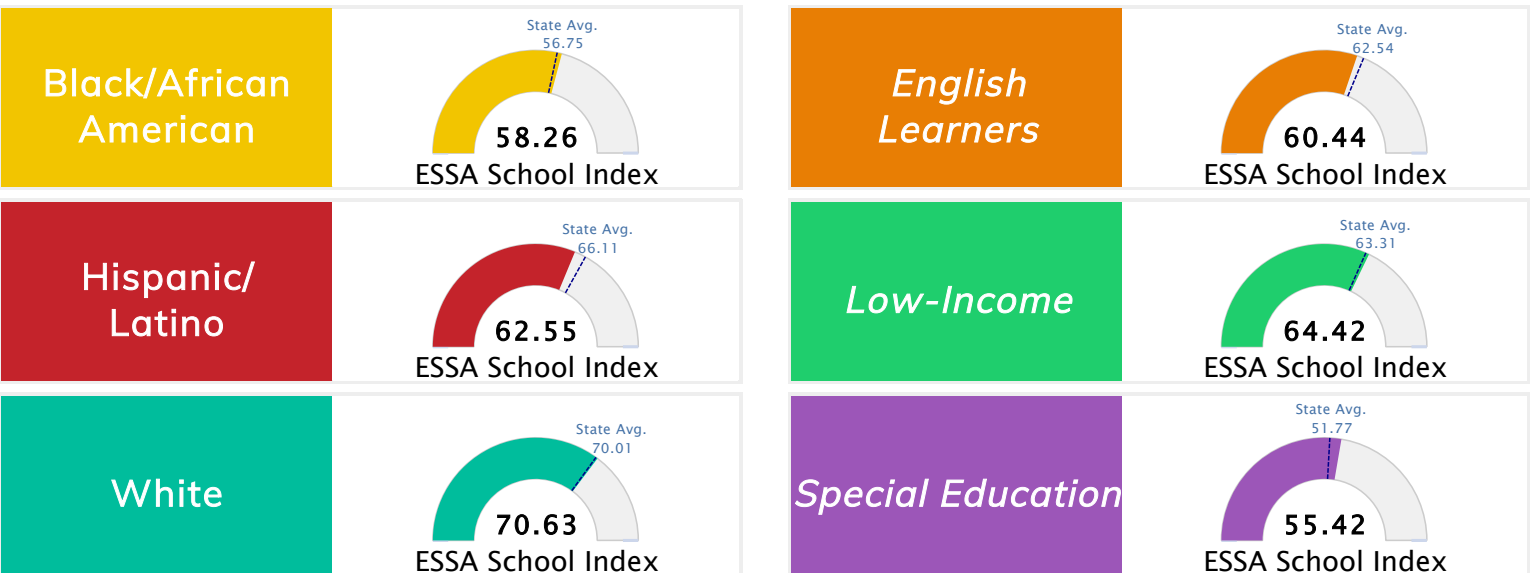

Note: Full color represents score

Prepared by the Arkansas Department of Education