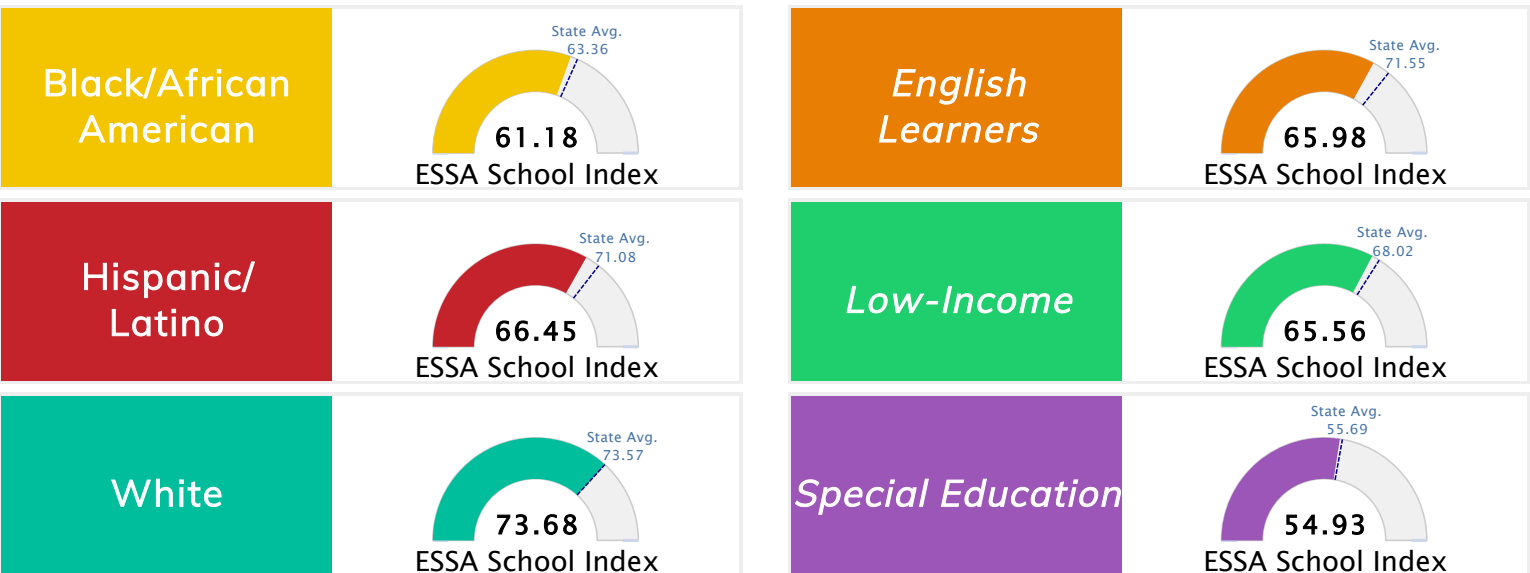

Note: Full color represents score

Prepared by the Arkansas Department of Education