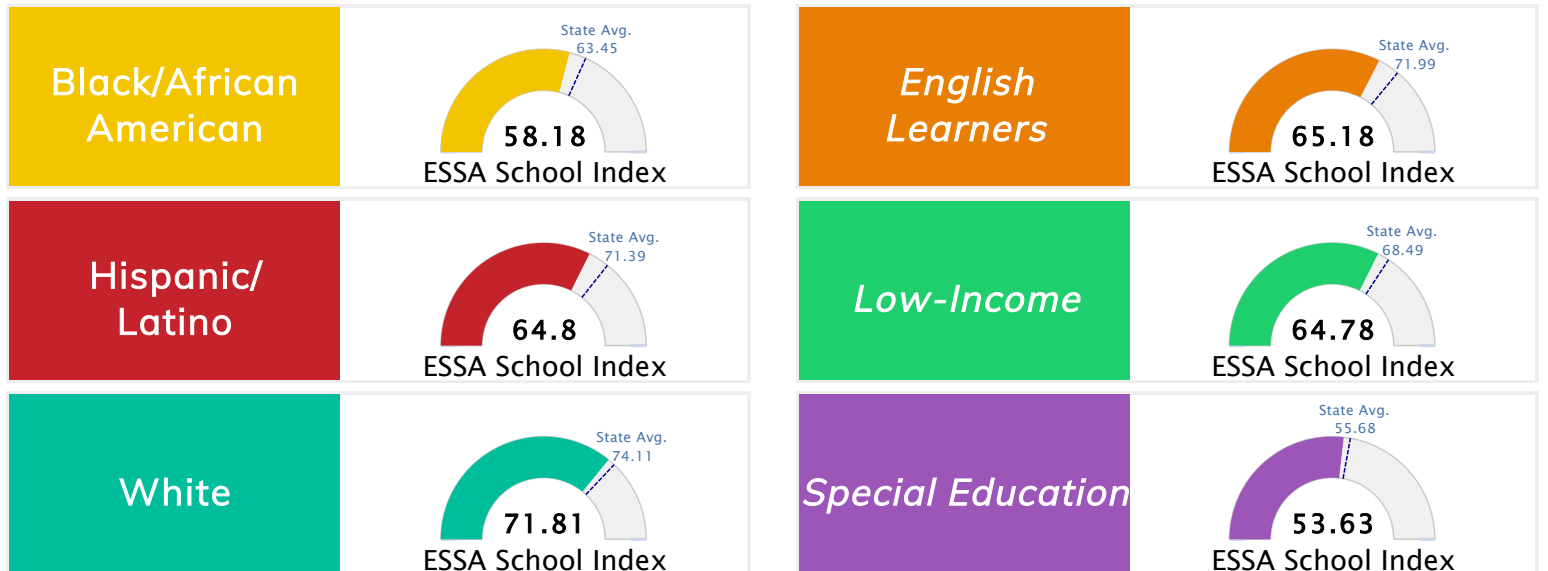

Note: Full color represents score