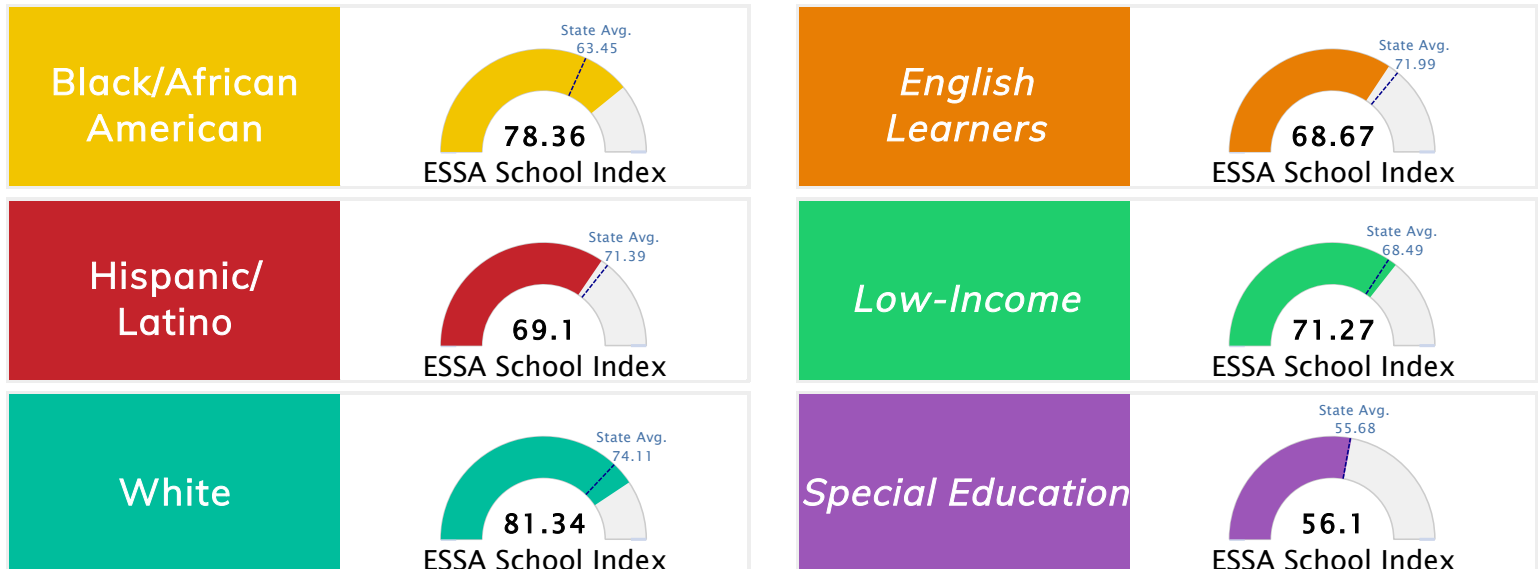

Note: Full color represents score