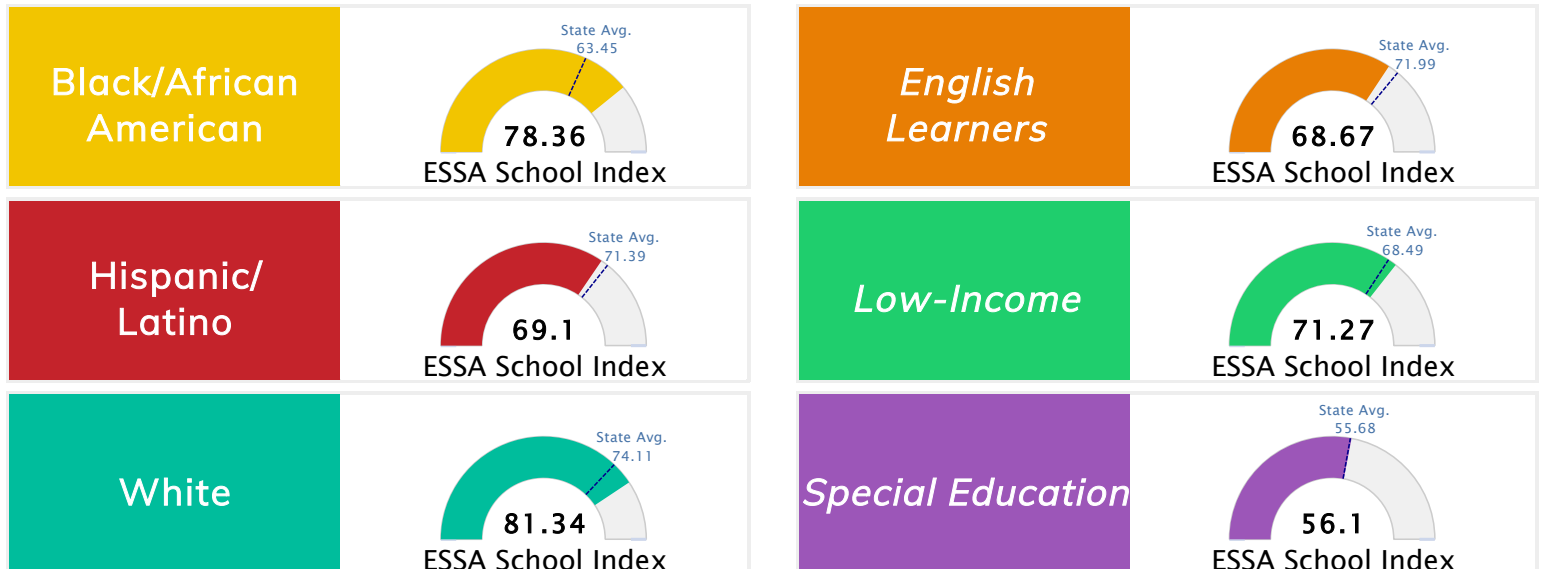

Note: Full color represents score