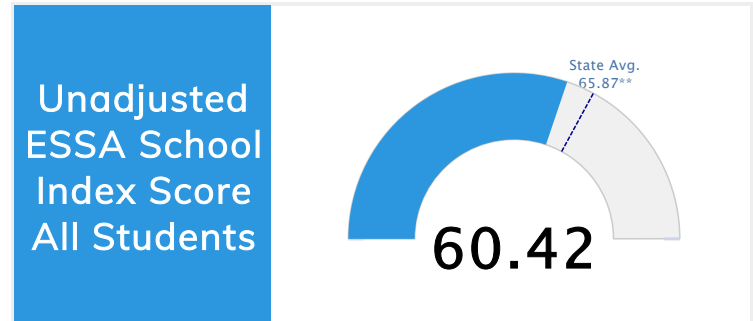

2020 - 2021 • Accountability At-a-Glance • Izard County Cons Middle Sch

Contact Information
Izard County Cons Middle Sch | Izard County Consolidated School District
Principal: Sarah D Burns | Superintendent: Fred Walker
P.O. Box 115 Brockwell, AR 72517-
http://icc.k12.ar.us/ | (870) 258-3142

Student Information			
Grades	5 - 8	Total Enrollment	182
Black	0.55%	<i>English Learners</i>	0.00%
Hispanic	1.10%	<i>Economically Disadvantaged</i>	80.22%
White	96.70%	<i>Students with Disabilities</i>	17.58%

The Public School Rating System (A.C.A. § 6-15-2105) was suspended for the 2020-2021 school year by Act 89 of 2021

School Performance • ESSA School Index Score 2021

*To ensure stakeholders can draw reasonable conclusions about school performance, two scores are reported for all students and subgroups of students. This promotes increased transparency and ensures the information on performance is meaningful and comparable as required by Section 1111(c)(4)(E)(ii) of the Every Student Succeeds Act.

Two scores reported (If both scores are equal the school tested 95% or more students):

- **Adjusted ESSA School Index score:** The Annual ESSA School Index Score follows the approved [ESSA Business Rules](#).
- **Unadjusted ESSA School Index score:** This score reflects school performance for full academic year students that were tested regardless of whether 95% of students tested. Please see percent tested below. These data should only be used to facilitate discussions regarding the impact of COVID-19.

**State Average of ESSA School Index Scores for Grade Span.