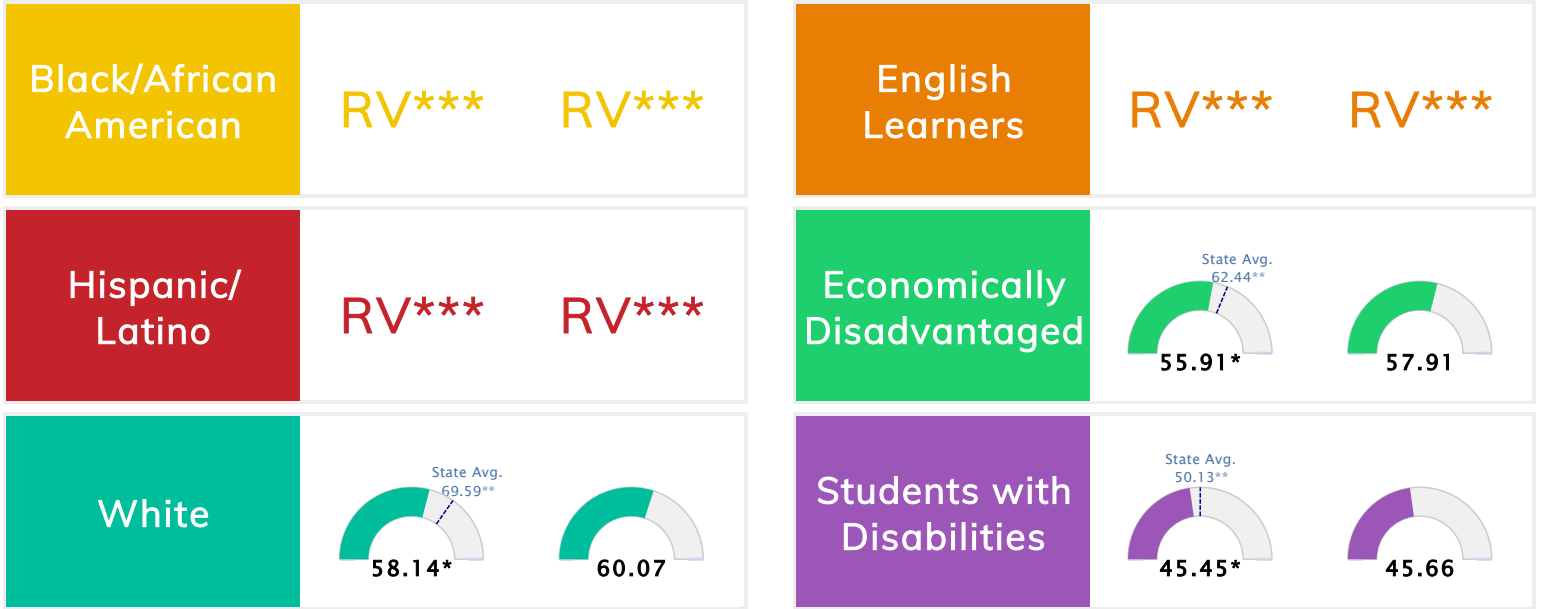

ELA % Tested   Math % Tested

ELA % Tested   Math % Tested

All Students	91.35%	90.81%		
Black / African American	RV***	RV***	English Learners	RV*** RV***
Hispanic / Latino	RV***	RV***	Economically Disadvantaged	90.20% 89.54%
White	91.01%	90.45%	Students with Disabilities	87.88% 87.88%

***RV = Restricted Value for sub-pops size < 10

Prepared by the Arkansas Department of Education: Division of Elementary and Secondary Education