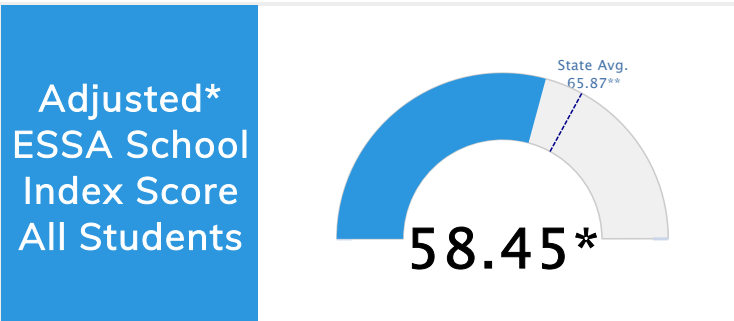

2020 - 2021 • Accountability At-a-Glance • Izard County Cons Middle Sch

Contact Information
Izard County Cons Middle Sch | Izard County Consolidated School District
Principal: Sarah D Burns | Superintendent: Fred Walker
P.O. Box 115 Brockwell, AR 72517-
http://icc.k12.ar.us/ | (870) 258-3142

Student Information			
Grades	5 - 8	Total Enrollment	182
Black	0.55%	<i>English Learners</i>	0.00%
Hispanic	1.10%	<i>Economically Disadvantaged</i>	80.22%
White	96.70%	<i>Students with Disabilities</i>	17.58%

The Public School Rating System (A.C.A. § 6-15-2105) was suspended for the 2020-2021 school year by Act 89 of 2021

School Performance • ESSA School Index Score 2021

*To ensure stakeholders can draw reasonable conclusions about school performance, two scores are reported for all students and subgroups of students. This promotes increased transparency and ensures the information on performance is meaningful and comparable as required by Section 1111(c)(4)(E)(ii) of the Every Student Succeeds Act.

Two scores reported (If both scores are equal the school tested 95% or more students):

- **Adjusted ESSA School Index score:** The Annual ESSA School Index Score follows the approved [ESSA Business Rules](#).
- **Unadjusted ESSA School Index score:** This score reflects school performance for full academic year students that were tested regardless of whether 95% of students tested. Please see percent tested below. These data should only be used to facilitate discussions regarding the impact of COVID-19.

**State Average of ESSA School Index Scores for Grade Span.