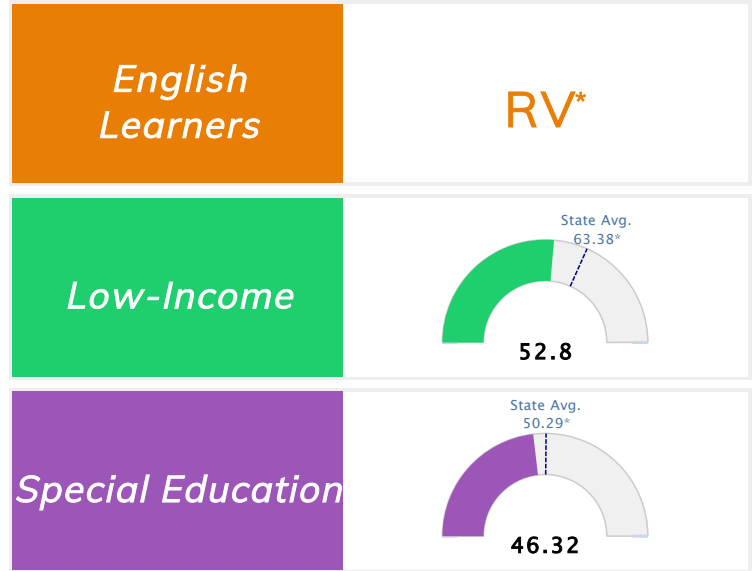

ELA % Tested	Math % Tested		ELA % Tested	Math % Tested
All Students	99.51%	99.51%			
Black / African American	99.45%	99.45%	English Learners	RV***	RV***
Hispanic / Latino	RV***	RV***	Economically Disadvantaged	99.51%	99.51%
White	100.00%	100.00%	Students with Disabilities	100.00%	100.00%

***RV = Restricted Value for sub-pops size < 10

Prepared by the Arkansas Department of Education: Division of Elementary and Secondary Education