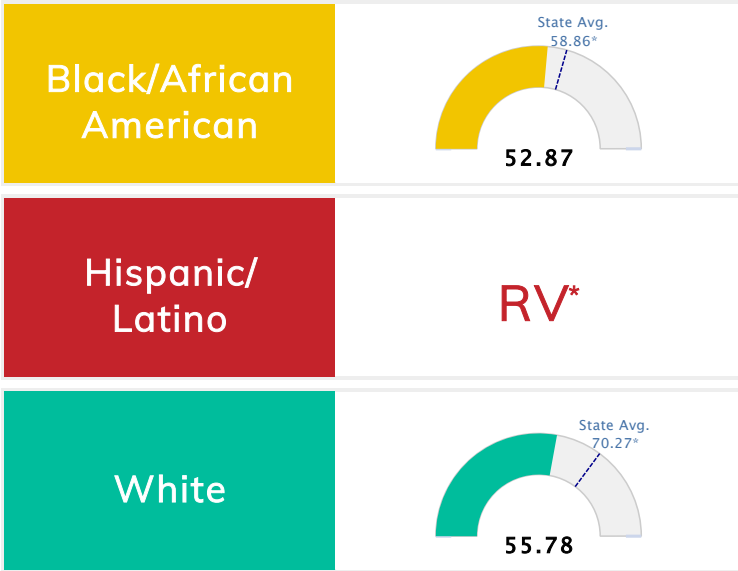

ELA % Tested	Math % Tested		ELA % Tested	Math % Tested
All Students	99.51%	99.51%			
Black / African American	99.45%	99.45%	English Learners	RV***	RV***
Hispanic / Latino	RV***	RV***	Economically Disadvantaged	99.51%	99.51%
White	100.00%	100.00%	Students with Disabilities	100.00%	100.00%

***RV = Restricted Value for sub-pops size < 10

Prepared by the Arkansas Department of Education: Division of Elementary and Secondary Education