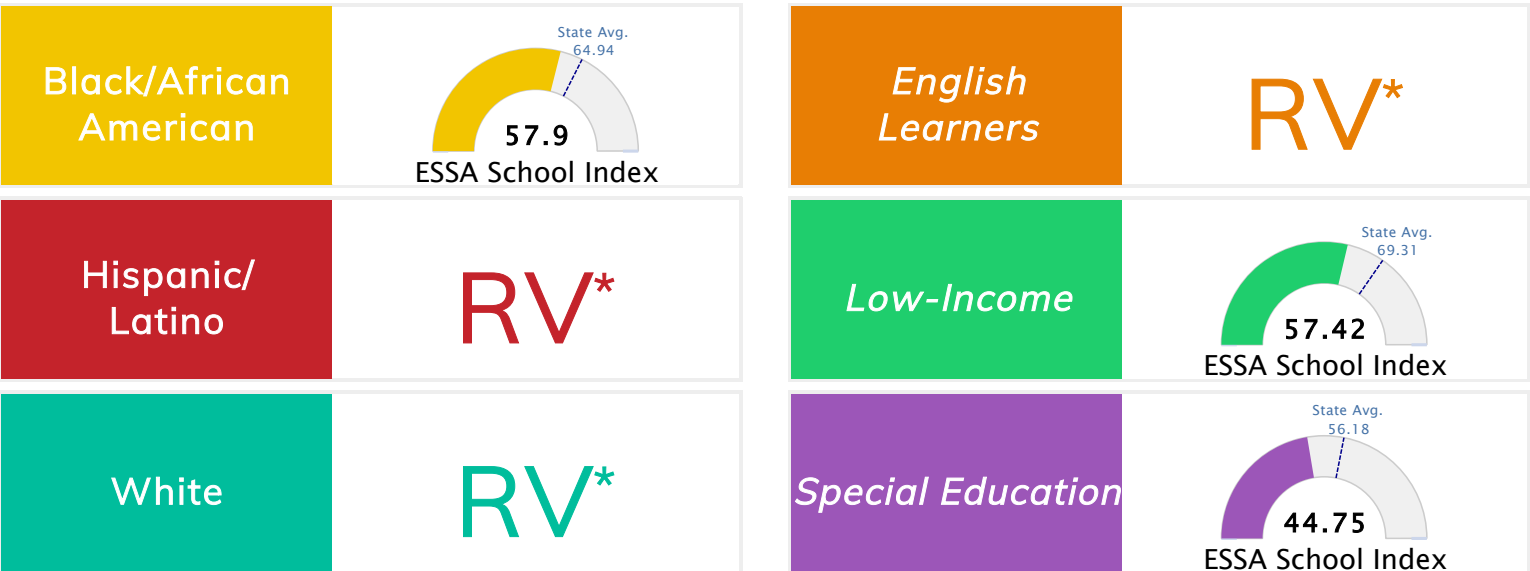

Note: Full color represents score

*RV = Restricted Value for sub-pops size < 10

Prepared by the Arkansas Department of Education