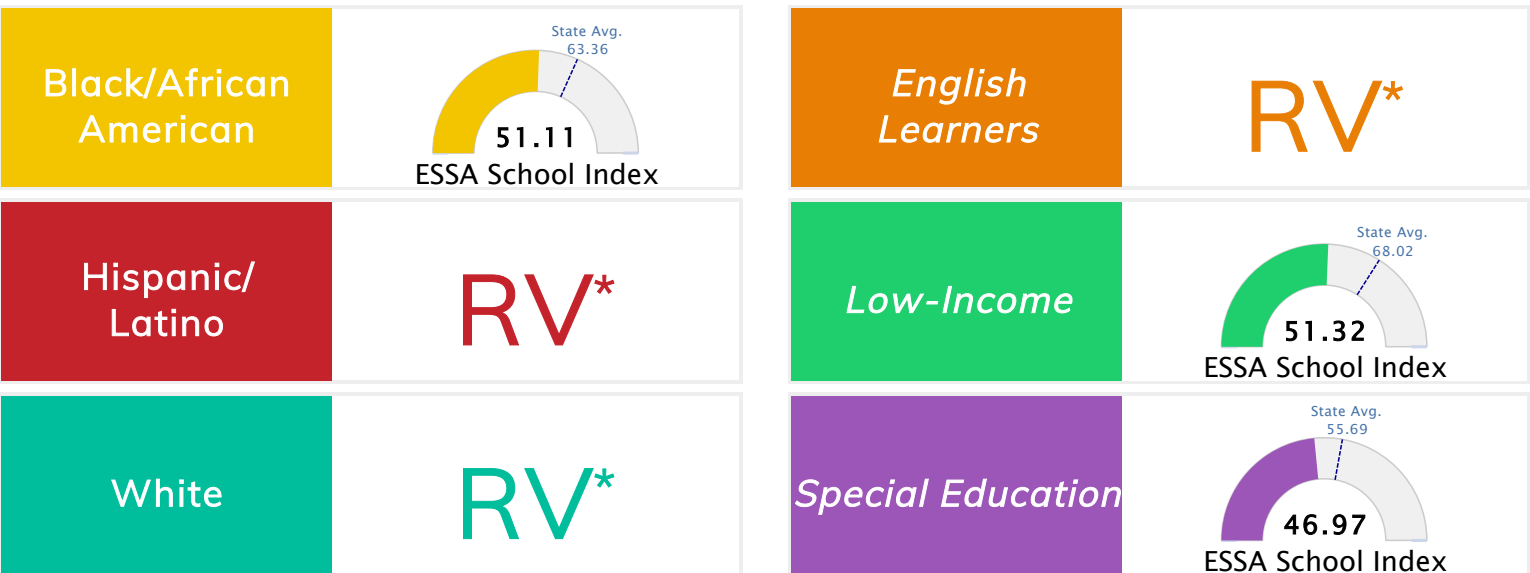

Note: Full color represents score

*RV = Restricted Value for sub-pops size < 10

Prepared by the Arkansas Department of Education