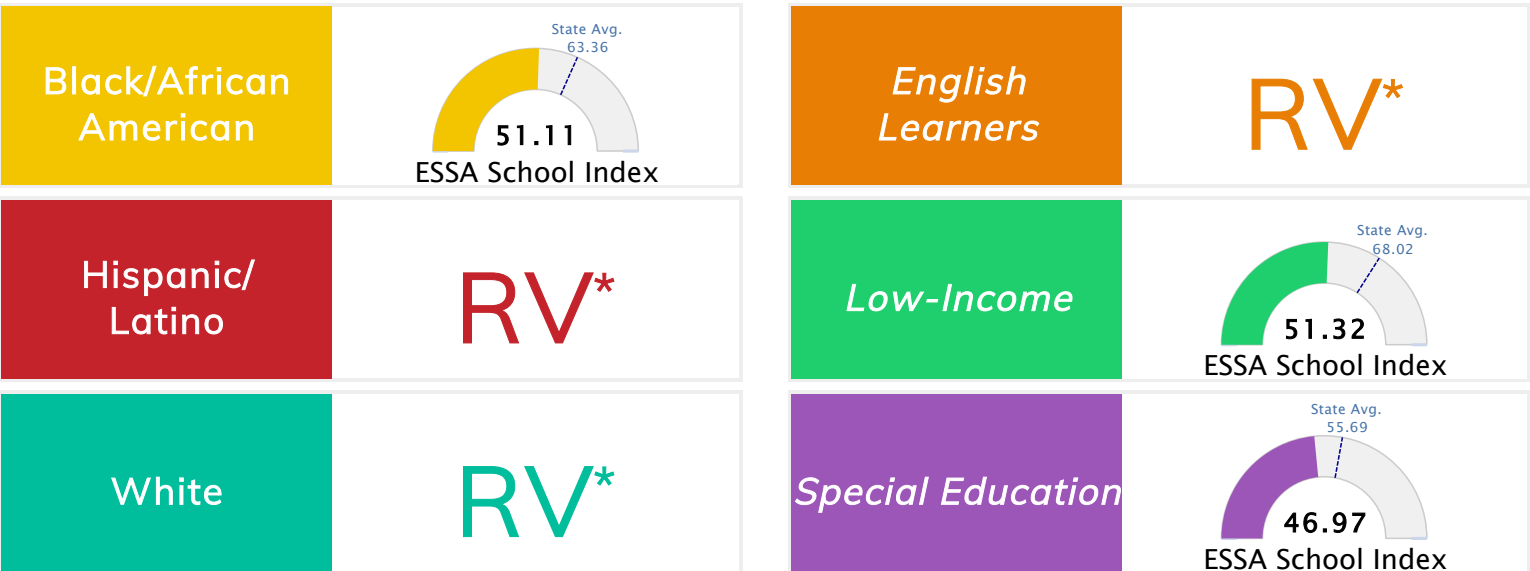

Note: Full color represents score

*RV = Restricted Value for sub-pops size < 10

Prepared by the Arkansas Department of Education