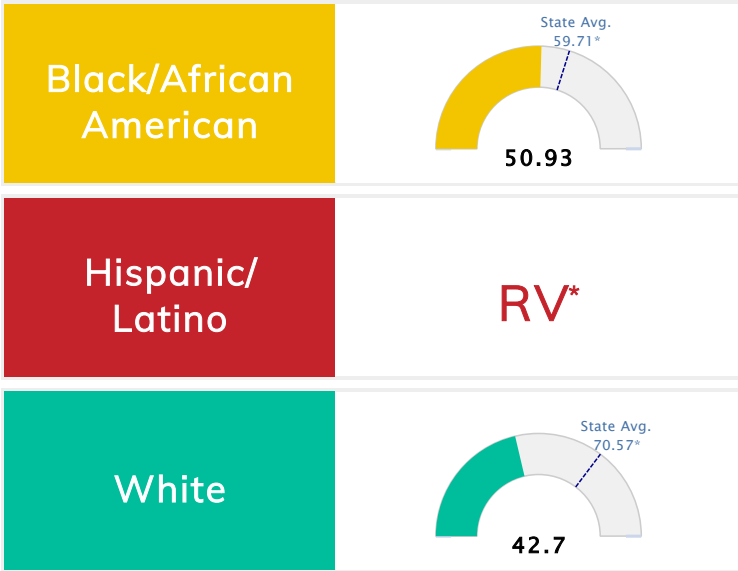

ELA % Tested	Math % Tested		ELA % Tested	Math % Tested

All Students	100.00%	100.00%			
Black / African American	100.00%	100.00%	English Learners	RV***	RV***
Hispanic / Latino	RV***	RV***	Economically Disadvantaged	100.00%	100.00%
White	100.00%	100.00%	Students with Disabilities	100.00%	100.00%

***RV = Restricted Value for sub-pops size < 10

Prepared by the Arkansas Department of Education: Division of Elementary and Secondary Education