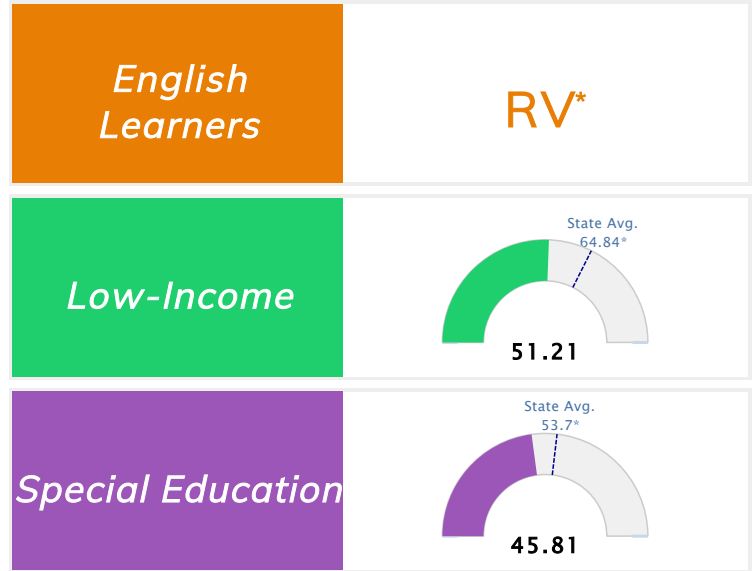

ELA % Tested	Math % Tested		ELA % Tested	Math % Tested

All Students	100.00%	100.00%			
Black / African American	100.00%	100.00%	English Learners	RV***	RV***
Hispanic / Latino	RV***	RV***	Economically Disadvantaged	100.00%	100.00%
White	100.00%	100.00%	Students with Disabilities	100.00%	100.00%

***RV = Restricted Value for sub-pops size < 10

Prepared by the Arkansas Department of Education: Division of Elementary and Secondary Education