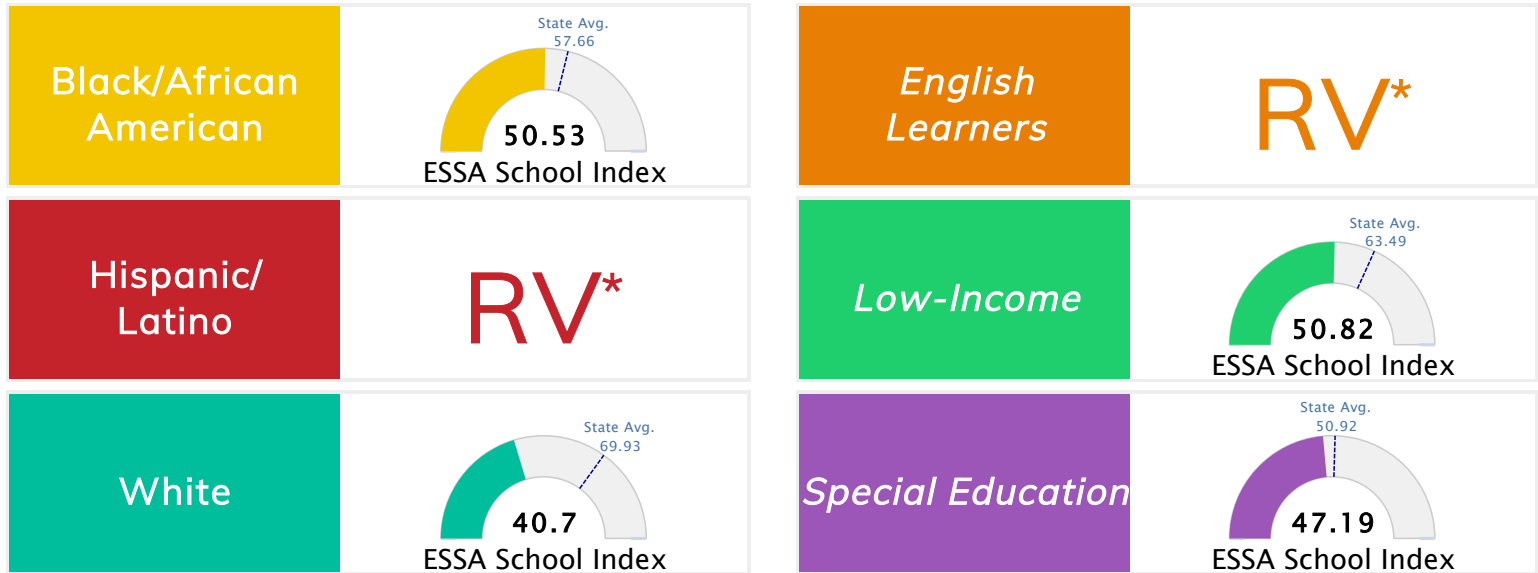

Note: Full color represents score

*RV = Restricted Value for sub-pops size < 10

Prepared by the Arkansas Department of Education