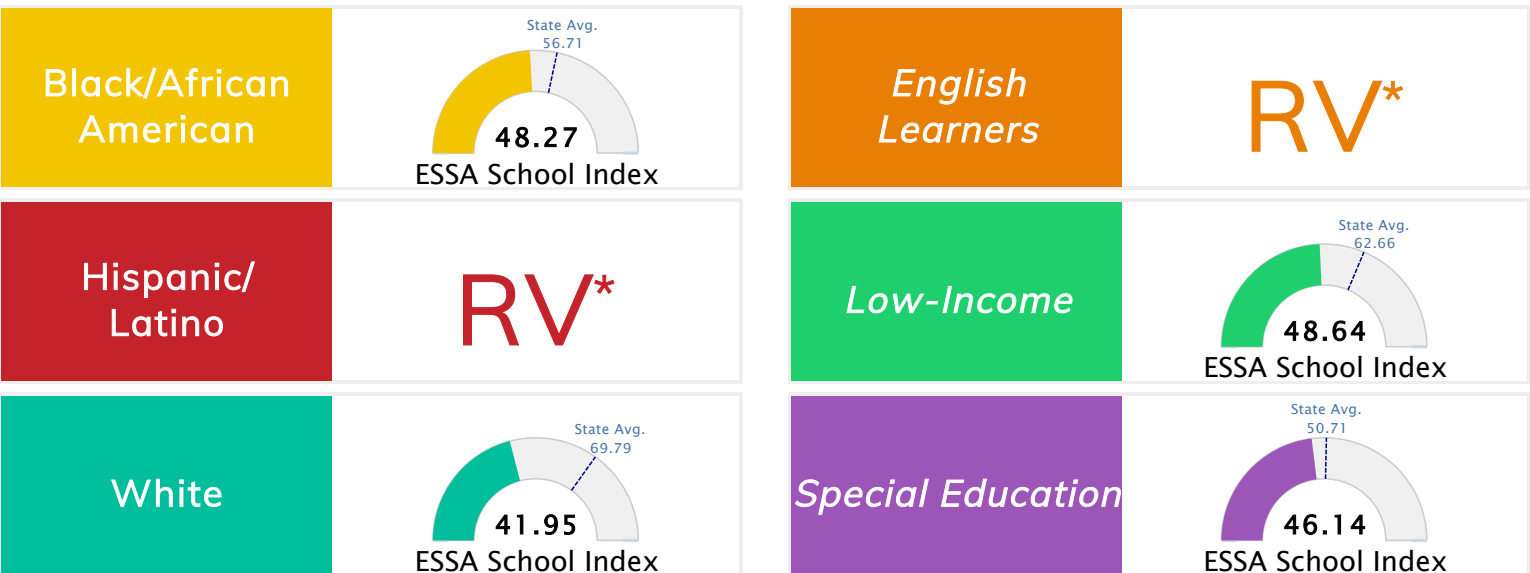

Note: Full color represents score

*RV = Restricted Value for sub-pops size < 10

Prepared by the Arkansas Department of Education