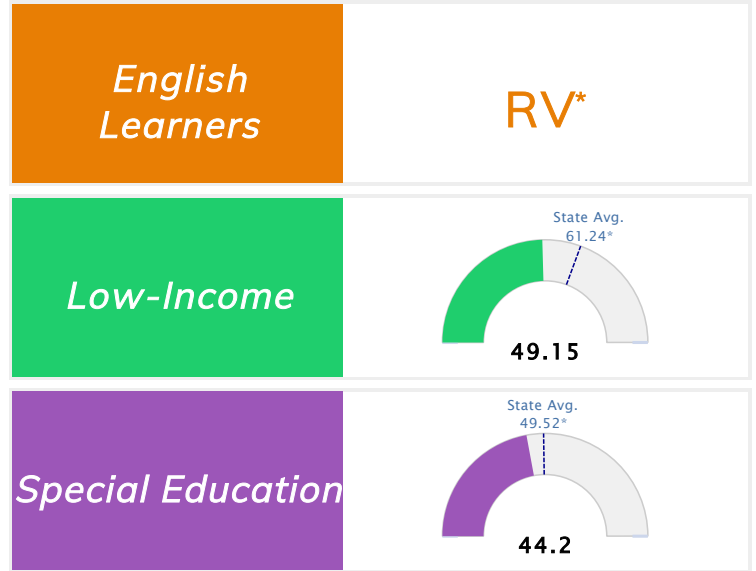

ELA % Tested	Math % Tested		ELA % Tested	Math % Tested
All Students	96.97%	97.39%			
Black / African American	96.87%	97.31%	English Learners	RV***	RV***
Hispanic / Latino	100.00%	100.00%	Economically Disadvantaged	96.96%	97.38%
White	RV***	RV***	Students with Disabilities	97.06%	97.06%

***RV = Restricted Value for sub-pops size < 10

Prepared by the Arkansas Department of Education: Division of Elementary and Secondary Education