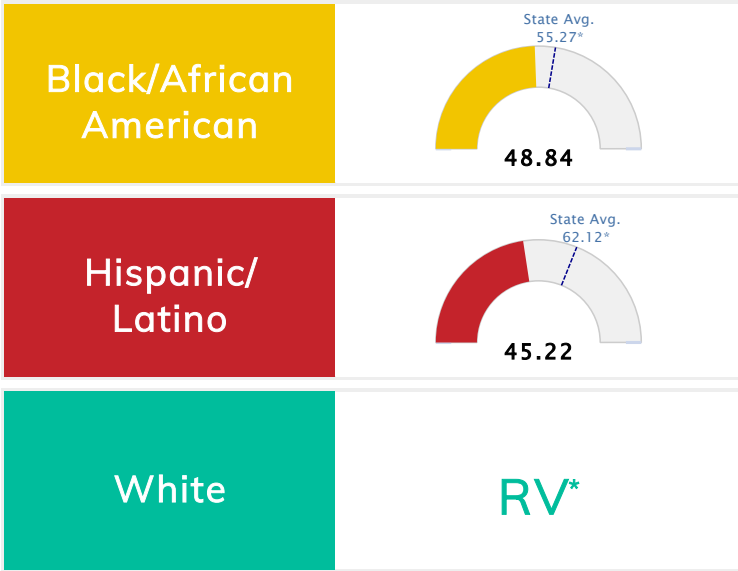

ELA % Tested	Math % Tested		ELA % Tested	Math % Tested
All Students	96.97%	97.39%			
Black / African American	96.87%	97.31%	English Learners	RV***	RV***
Hispanic / Latino	100.00%	100.00%	Economically Disadvantaged	96.96%	97.38%
White	RV***	RV***	Students with Disabilities	97.06%	97.06%

***RV = Restricted Value for sub-pops size < 10

Prepared by the Arkansas Department of Education: Division of Elementary and Secondary Education