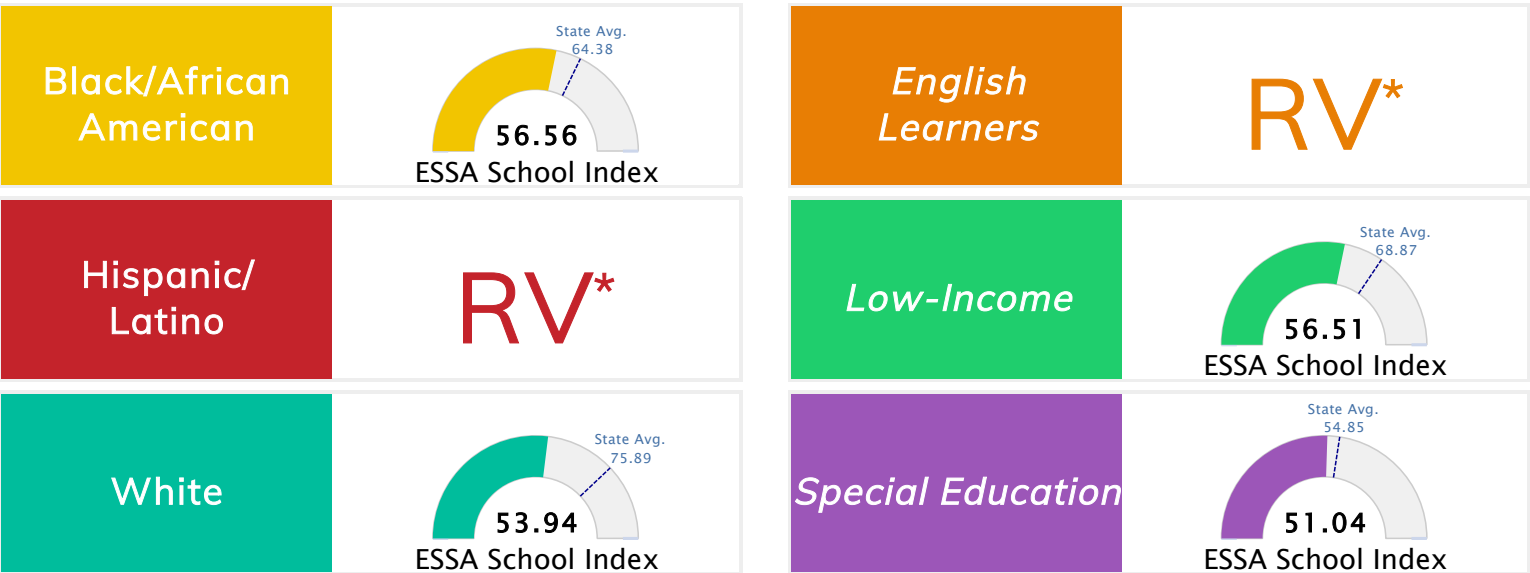

Note: Full color represents score

*RV = Restricted Value for sub-pops size < 10

Prepared by the Arkansas Department of Education