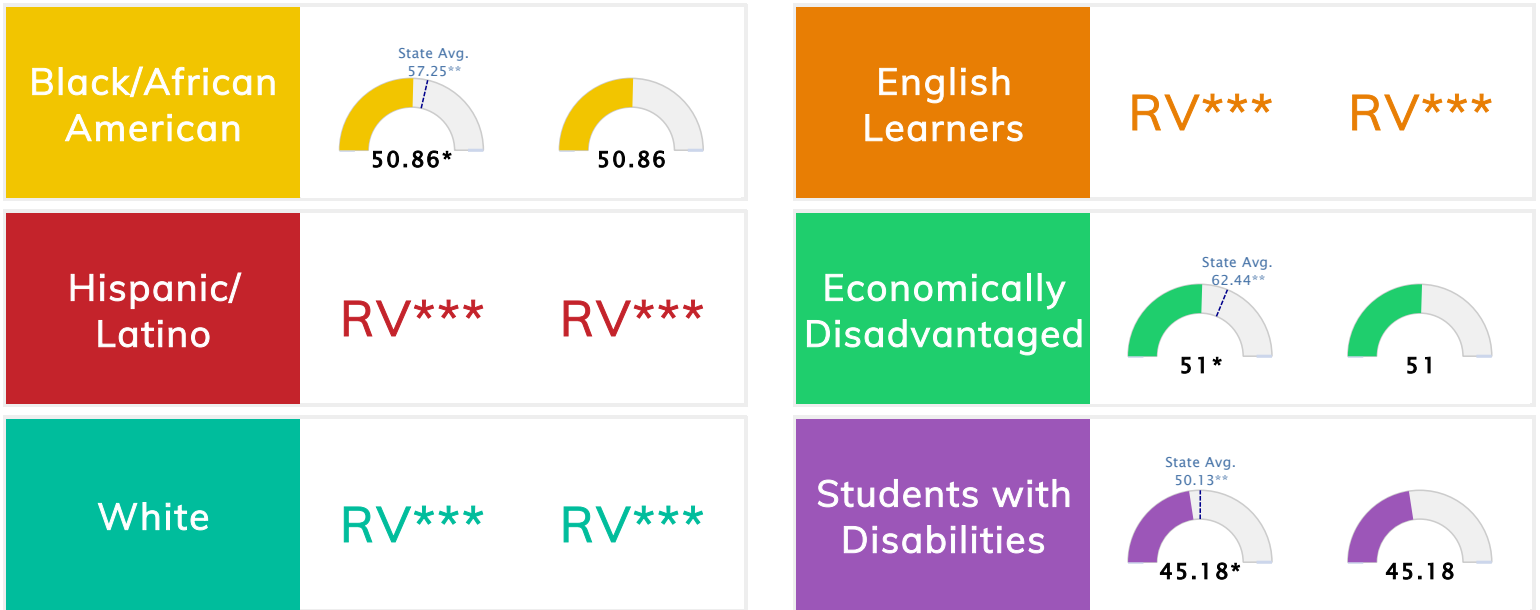

ELA % Tested   Math % Tested   ELA % Tested   Math % Tested

All Students	96.55%	96.70%			
Black / African American	96.69%	96.84%	English Learners	RV***	RV***
Hispanic / Latino	RV***	RV***	Economically Disadvantaged	96.55%	96.69%
White	RV***	RV***	Students with Disabilities	97.17%	96.23%

***RV = Restricted Value for sub-pops size < 10

Prepared by the Arkansas Department of Education: Division of Elementary and Secondary Education