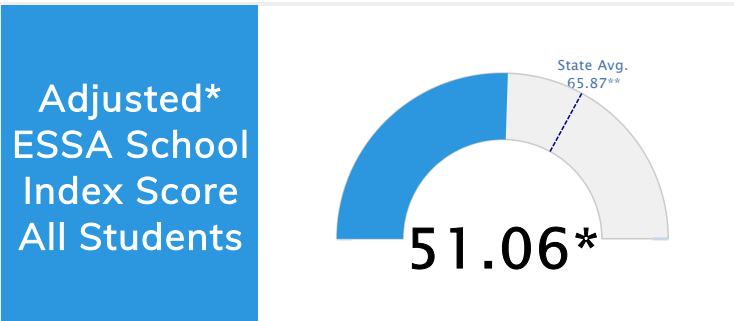

2020 - 2021 • Accountability At-a-Glance • Jack Robey Middle School

Contact Information
Jack Robey Middle School | Pine Bluff School District
Principal: N/A | Superintendent: Jennifer L Barbaree
4101 South Olive Street Pine Bluff, AR 71601-
http://robey.pinebluffschoos.org | (870) 543-4290

Student Information			
Grades	6 - 8	Total Enrollment	685
Black	96.50%	<i>English Learners</i>	1.31%
Hispanic	1.02%	<i>Economically Disadvantaged</i>	81.31%
White	0.58%	<i>Students with Disabilities</i>	15.18%

The Public School Rating System (A.C.A. § 6-15-2105) was suspended for the 2020-2021 school year by Act 89 of 2021

School Performance • ESSA School Index Score 2021

*To ensure stakeholders can draw reasonable conclusions about school performance, two scores are reported for all students and subgroups of students. This promotes increased transparency and ensures the information on performance is meaningful and comparable as required by Section 1111(c)(4)(E)(ii) of the Every Student Succeeds Act.

Two scores reported (If both scores are equal the school tested 95% or more students):

- **Adjusted ESSA School Index score:** The Annual ESSA School Index Score follows the approved [ESSA Business Rules](#).
- **Unadjusted ESSA School Index score:** This score reflects school performance for full academic year students that were tested regardless of whether 95% of students tested. Please see percent tested below. These data should only be used to facilitate discussions regarding the impact of COVID-19.

**State Average of ESSA School Index Scores for Grade Span.