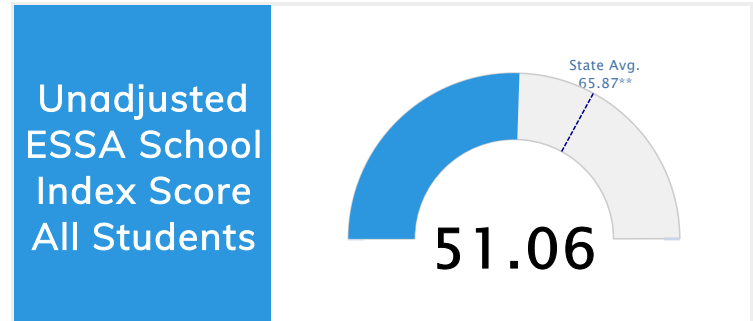

2020 - 2021 • Accountability At-a-Glance • Jack Robey Middle School

Contact Information
Jack Robey Middle School | Pine Bluff School District
Principal: N/A | Superintendent: Jennifer L Barbaree
4101 South Olive Street Pine Bluff, AR 71601-
http://robey.pinebluffschoos.org | (870) 543-4290

Student Information			
Grades	6 - 8	Total Enrollment	685
Black	96.50%	<i>English Learners</i>	1.31%
Hispanic	1.02%	<i>Economically Disadvantaged</i>	81.31%
White	0.58%	<i>Students with Disabilities</i>	15.18%

The Public School Rating System (A.C.A. § 6-15-2105) was suspended for the 2020-2021 school year by Act 89 of 2021

School Performance • ESSA School Index Score 2021

*To ensure stakeholders can draw reasonable conclusions about school performance, two scores are reported for all students and subgroups of students. This promotes increased transparency and ensures the information on performance is meaningful and comparable as required by Section 1111(c)(4)(E)(ii) of the Every Student Succeeds Act.

Two scores reported (If both scores are equal the school tested 95% or more students):

- **Adjusted ESSA School Index score:** The Annual ESSA School Index Score follows the approved [ESSA Business Rules](#).
- **Unadjusted ESSA School Index score:** This score reflects school performance for full academic year students that were tested regardless of whether 95% of students tested. Please see percent tested below. These data should only be used to facilitate discussions regarding the impact of COVID-19.

**State Average of ESSA School Index Scores for Grade Span.