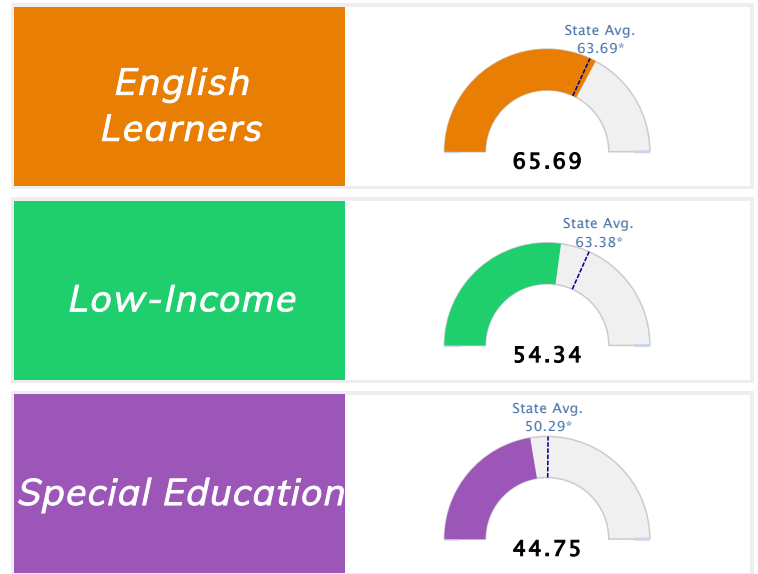

ELA % Tested	Math % Tested		ELA % Tested	Math % Tested
All Students	99.15%	99.15%			
Black / African American	99.11%	99.11%	English Learners	100.00%	100.00%
Hispanic / Latino	RV***	RV***	Economically Disadvantaged	99.15%	99.15%
White	100.00%	100.00%	Students with Disabilities	100.00%	100.00%

***RV = Restricted Value for sub-pops size < 10

Prepared by the Arkansas Department of Education: Division of Elementary and Secondary Education