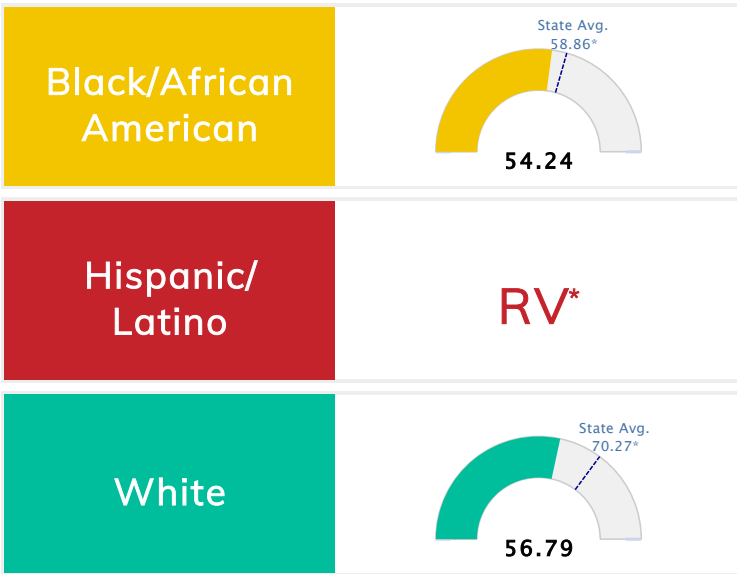

ELA % Tested	Math % Tested		ELA % Tested	Math % Tested
All Students	99.15%	99.15%			
Black / African American	99.11%	99.11%	English Learners	100.00%	100.00%
Hispanic / Latino	RV***	RV***	Economically Disadvantaged	99.15%	99.15%
White	100.00%	100.00%	Students with Disabilities	100.00%	100.00%

***RV = Restricted Value for sub-pops size < 10

Prepared by the Arkansas Department of Education: Division of Elementary and Secondary Education