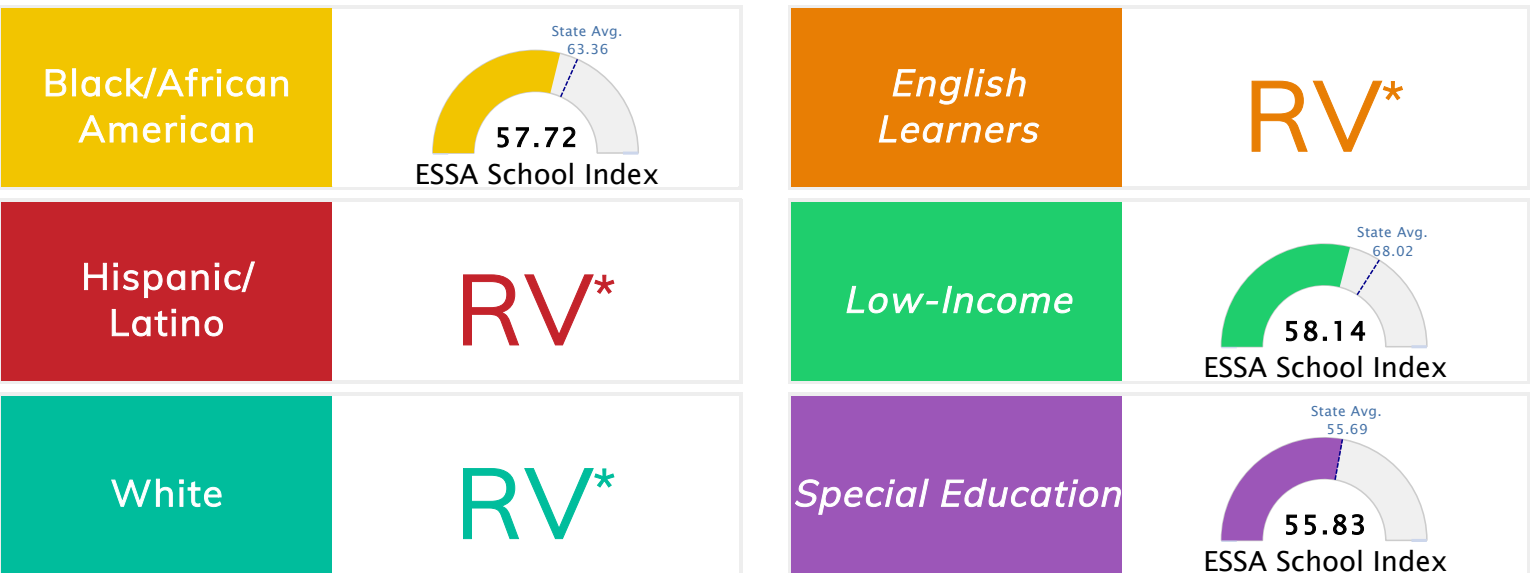

Note: Full color represents score

*RV = Restricted Value for sub-pops size < 10

Prepared by the Arkansas Department of Education