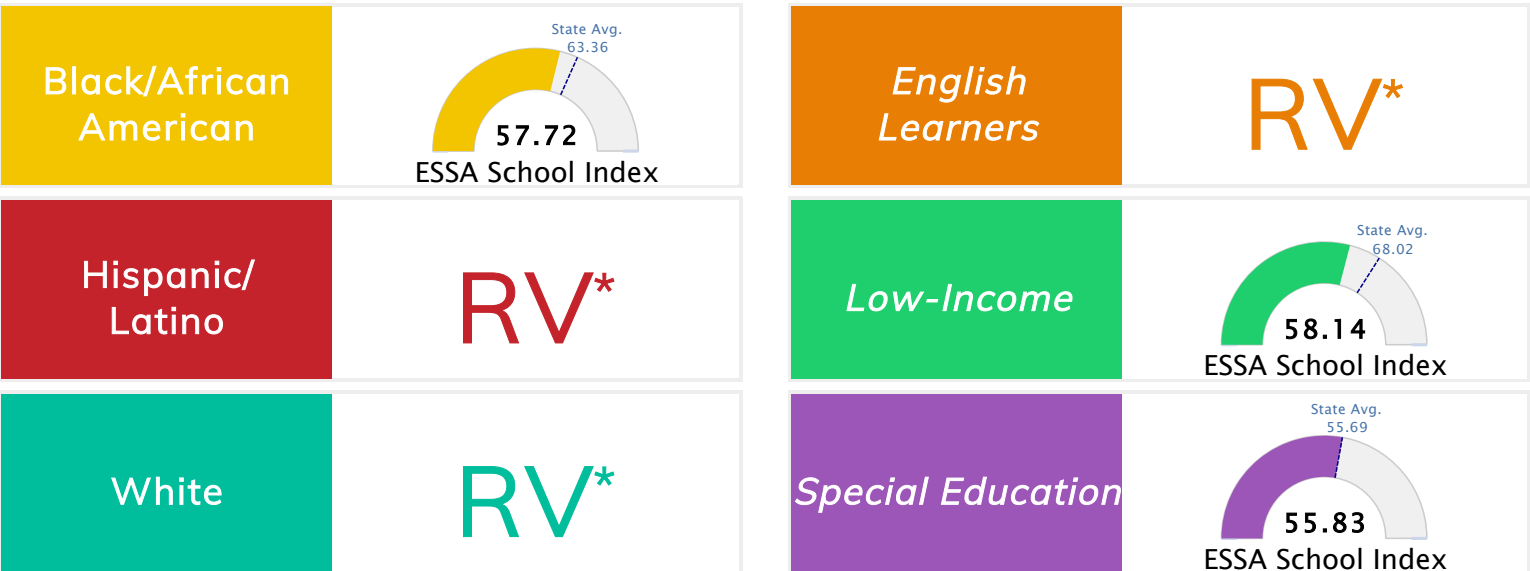

Note: Full color represents score

*RV = Restricted Value for sub-pops size < 10

Prepared by the Arkansas Department of Education