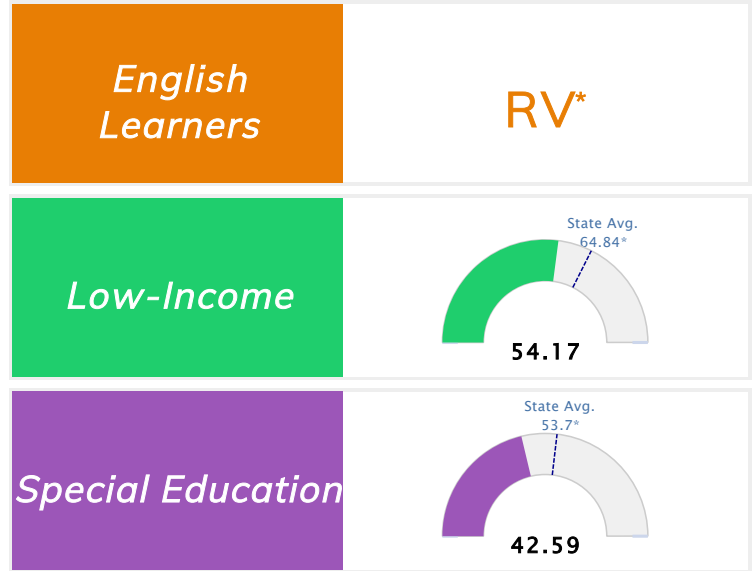

ELA % Tested	Math % Tested		ELA % Tested	Math % Tested

All Students	100.00%	100.00%			
Black / African American	100.00%	100.00%	English Learners	RV***	RV***
Hispanic / Latino	RV***	RV***	Economically Disadvantaged	100.00%	100.00%
White	100.00%	100.00%	Students with Disabilities	100.00%	100.00%

***RV = Restricted Value for sub-pops size < 10

Prepared by the Arkansas Department of Education: Division of Elementary and Secondary Education