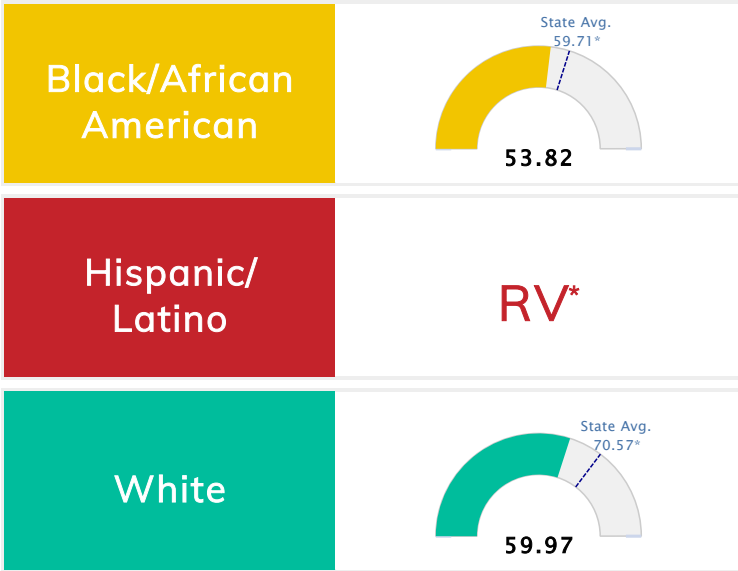

ELA % Tested	Math % Tested		ELA % Tested	Math % Tested

All Students	100.00%	100.00%			
Black / African American	100.00%	100.00%	English Learners	RV***	RV***
Hispanic / Latino	RV***	RV***	Economically Disadvantaged	100.00%	100.00%
White	100.00%	100.00%	Students with Disabilities	100.00%	100.00%

***RV = Restricted Value for sub-pops size < 10

Prepared by the Arkansas Department of Education: Division of Elementary and Secondary Education