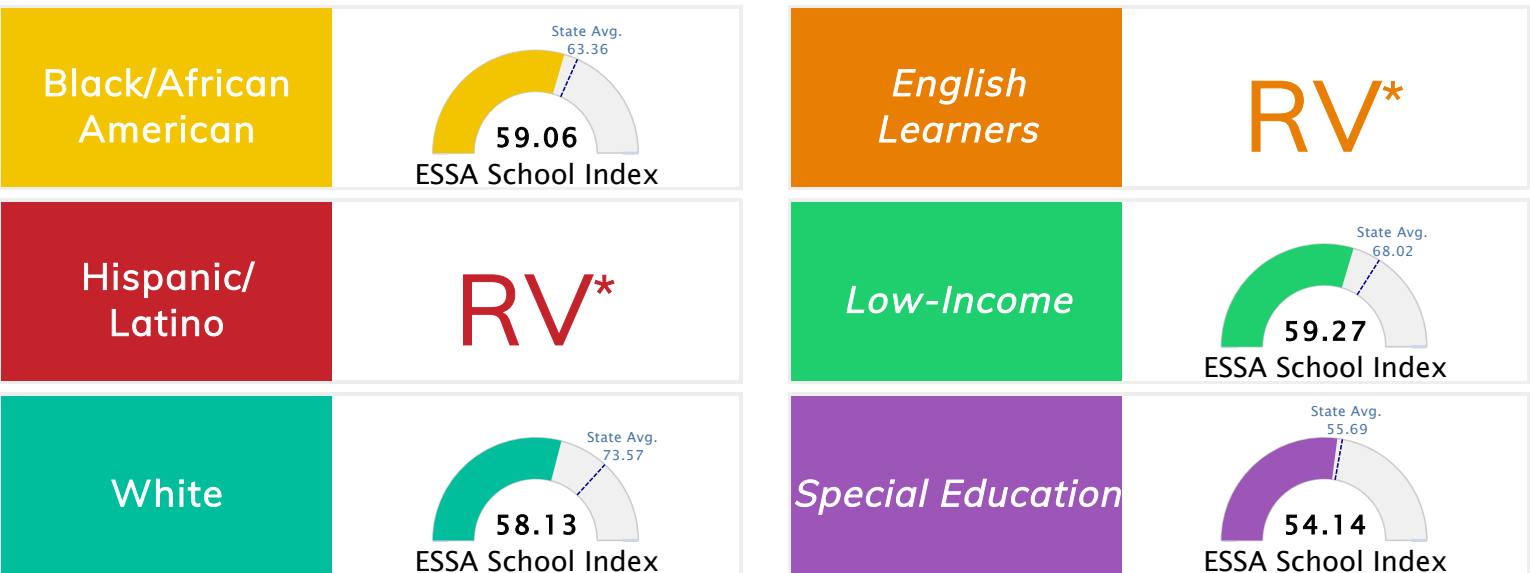

Note: Full color represents score

*RV = Restricted Value for sub-pops size < 10

Prepared by the Arkansas Department of Education