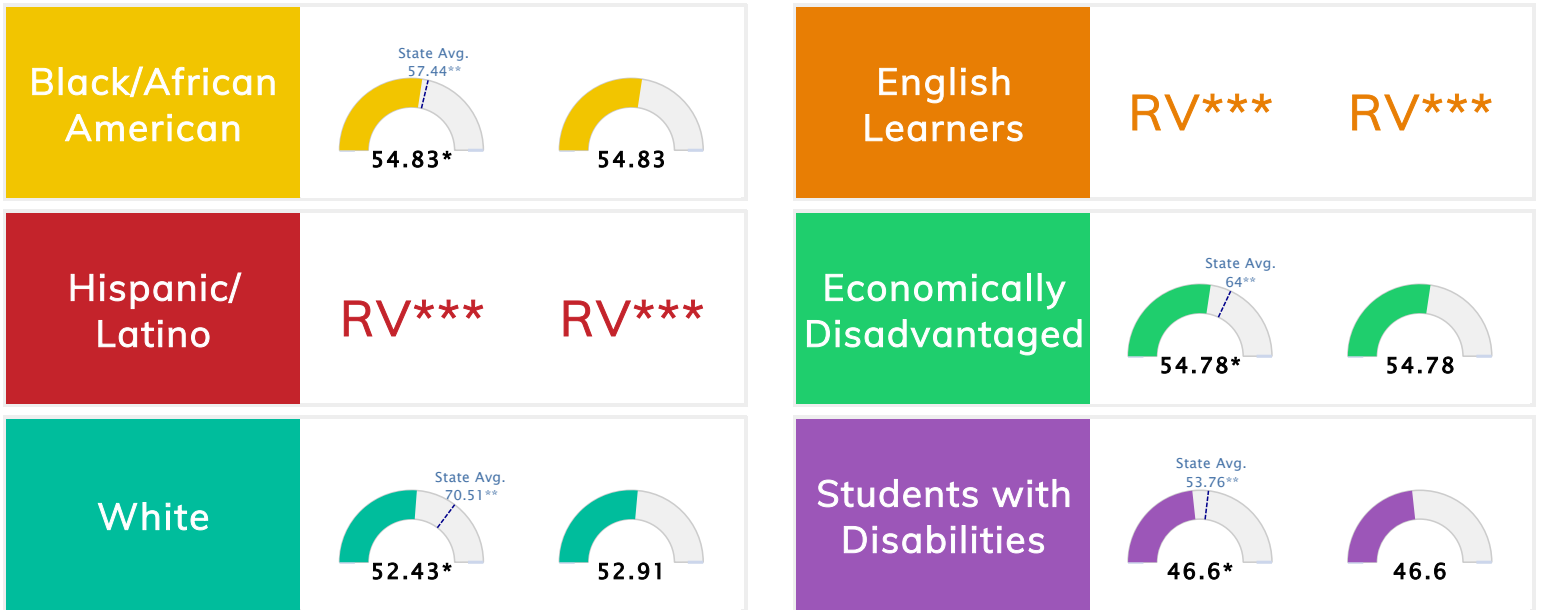

ELA % Tested	Math % Tested	ELA % Tested	Math % Tested

All Students	98.05%	98.05%		
Black / African American	98.51%	98.51%	English Learners	RV***
Hispanic / Latino	RV***	RV***	Economically Disadvantaged	98.05%
White	94.44%	94.44%	Students with Disabilities	100.00%

***RV = Restricted Value for sub-pops size < 10

Prepared by the Arkansas Department of Education: Division of Elementary and Secondary Education