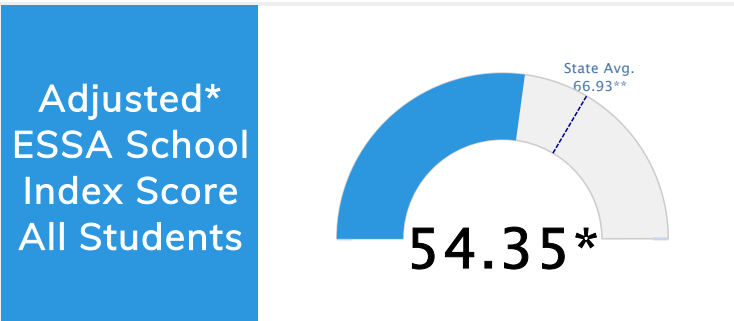

2020 - 2021 • Accountability At-a-Glance • Edgewood Elementary School

Contact Information
Edgewood Elementary School | Watson Chapel School District
Principal: Phyllis M Cage | Superintendent: Keith McGee
4100 West 32nd Pine Bluff, AR 71603-
http://edgewood.wcsd.k12.ar.us/ | (870) 879-1252

Student Information			
Grades	K - 1	Total Enrollment	284
Black	77.46%	<i>English Learners</i>	2.11%
Hispanic	0.70%	<i>Economically Disadvantaged</i>	88.38%
White	17.25%	<i>Students with Disabilities</i>	11.97%

The Public School Rating System (A.C.A. § 6-15-2105) was suspended for the 2020-2021 school year by Act 89 of 2021

School Performance • ESSA School Index Score 2021

*To ensure stakeholders can draw reasonable conclusions about school performance, two scores are reported for all students and subgroups of students. This promotes increased transparency and ensures the information on performance is meaningful and comparable as required by Section 1111(c)(4)(E)(ii) of the Every Student Succeeds Act.

Two scores reported (If both scores are equal the school tested 95% or more students):

- **Adjusted ESSA School Index score:** The Annual ESSA School Index Score follows the approved [ESSA Business Rules](#).
- **Unadjusted ESSA School Index score:** This score reflects school performance for full academic year students that were tested regardless of whether 95% of students tested. Please see percent tested below. These data should only be used to facilitate discussions regarding the impact of COVID-19.

**State Average of ESSA School Index Scores for Grade Span.