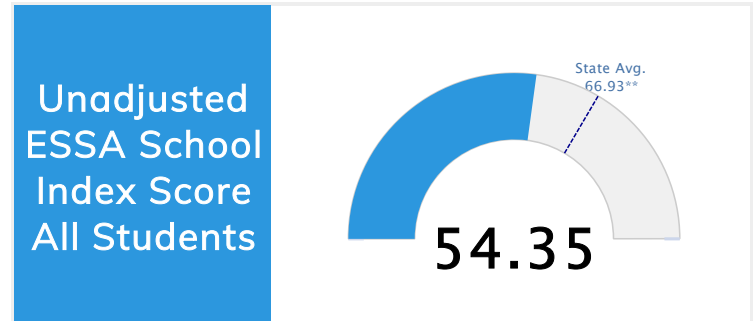

2020 - 2021 • Accountability At-a-Glance • Edgewood Elementary School

Contact Information
Edgewood Elementary School | Watson Chapel School District
Principal: Phyllis M Cage | Superintendent: Keith McGee
4100 West 32nd Pine Bluff, AR 71603-
http://edgewood.wcsd.k12.ar.us/ | (870) 879-1252

Student Information			
Grades	K - 1	Total Enrollment	284
Black	77.46%	<i>English Learners</i>	2.11%
Hispanic	0.70%	<i>Economically Disadvantaged</i>	88.38%
White	17.25%	<i>Students with Disabilities</i>	11.97%

The Public School Rating System (A.C.A. § 6-15-2105) was suspended for the 2020-2021 school year by Act 89 of 2021

School Performance • ESSA School Index Score 2021

*To ensure stakeholders can draw reasonable conclusions about school performance, two scores are reported for all students and subgroups of students. This promotes increased transparency and ensures the information on performance is meaningful and comparable as required by Section 1111(c)(4)(E)(ii) of the Every Student Succeeds Act.

Two scores reported (If both scores are equal the school tested 95% or more students):

- **Adjusted ESSA School Index score:** The Annual ESSA School Index Score follows the approved [ESSA Business Rules](#).
- **Unadjusted ESSA School Index score:** This score reflects school performance for full academic year students that were tested regardless of whether 95% of students tested. Please see percent tested below. These data should only be used to facilitate discussions regarding the impact of COVID-19.

**State Average of ESSA School Index Scores for Grade Span.