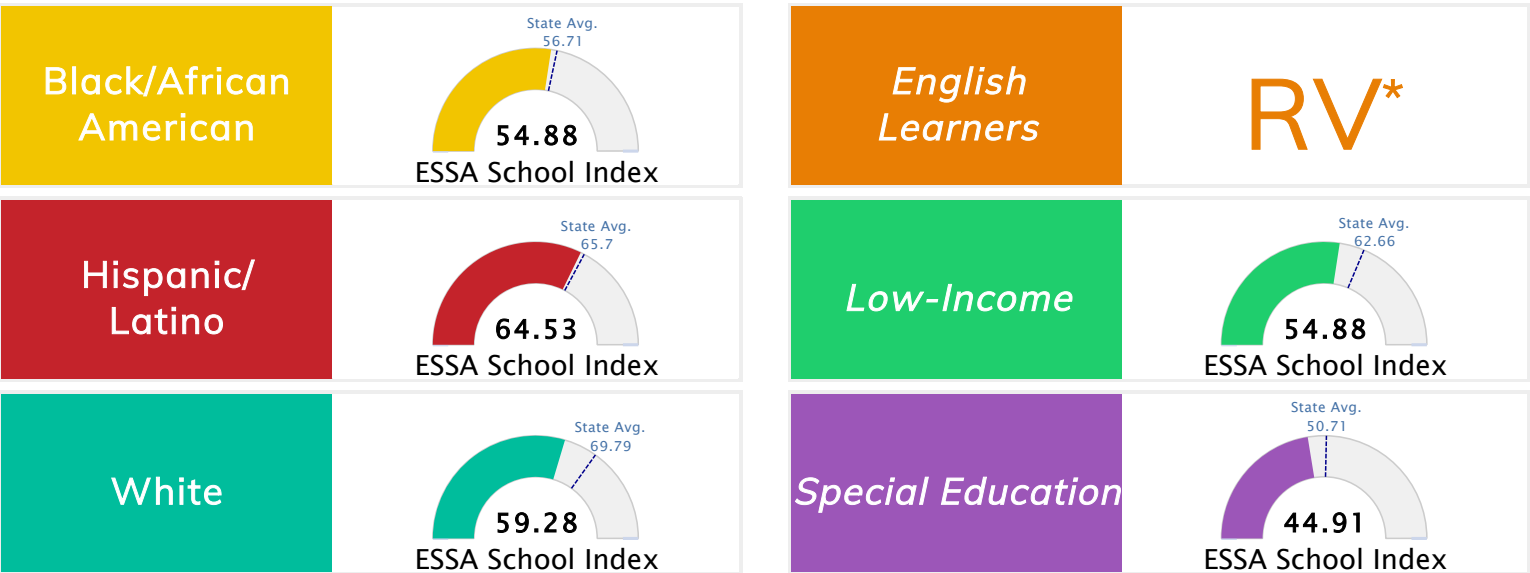

Note: Full color represents score

*RV = Restricted Value for sub-pops size < 10

Prepared by the Arkansas Department of Education